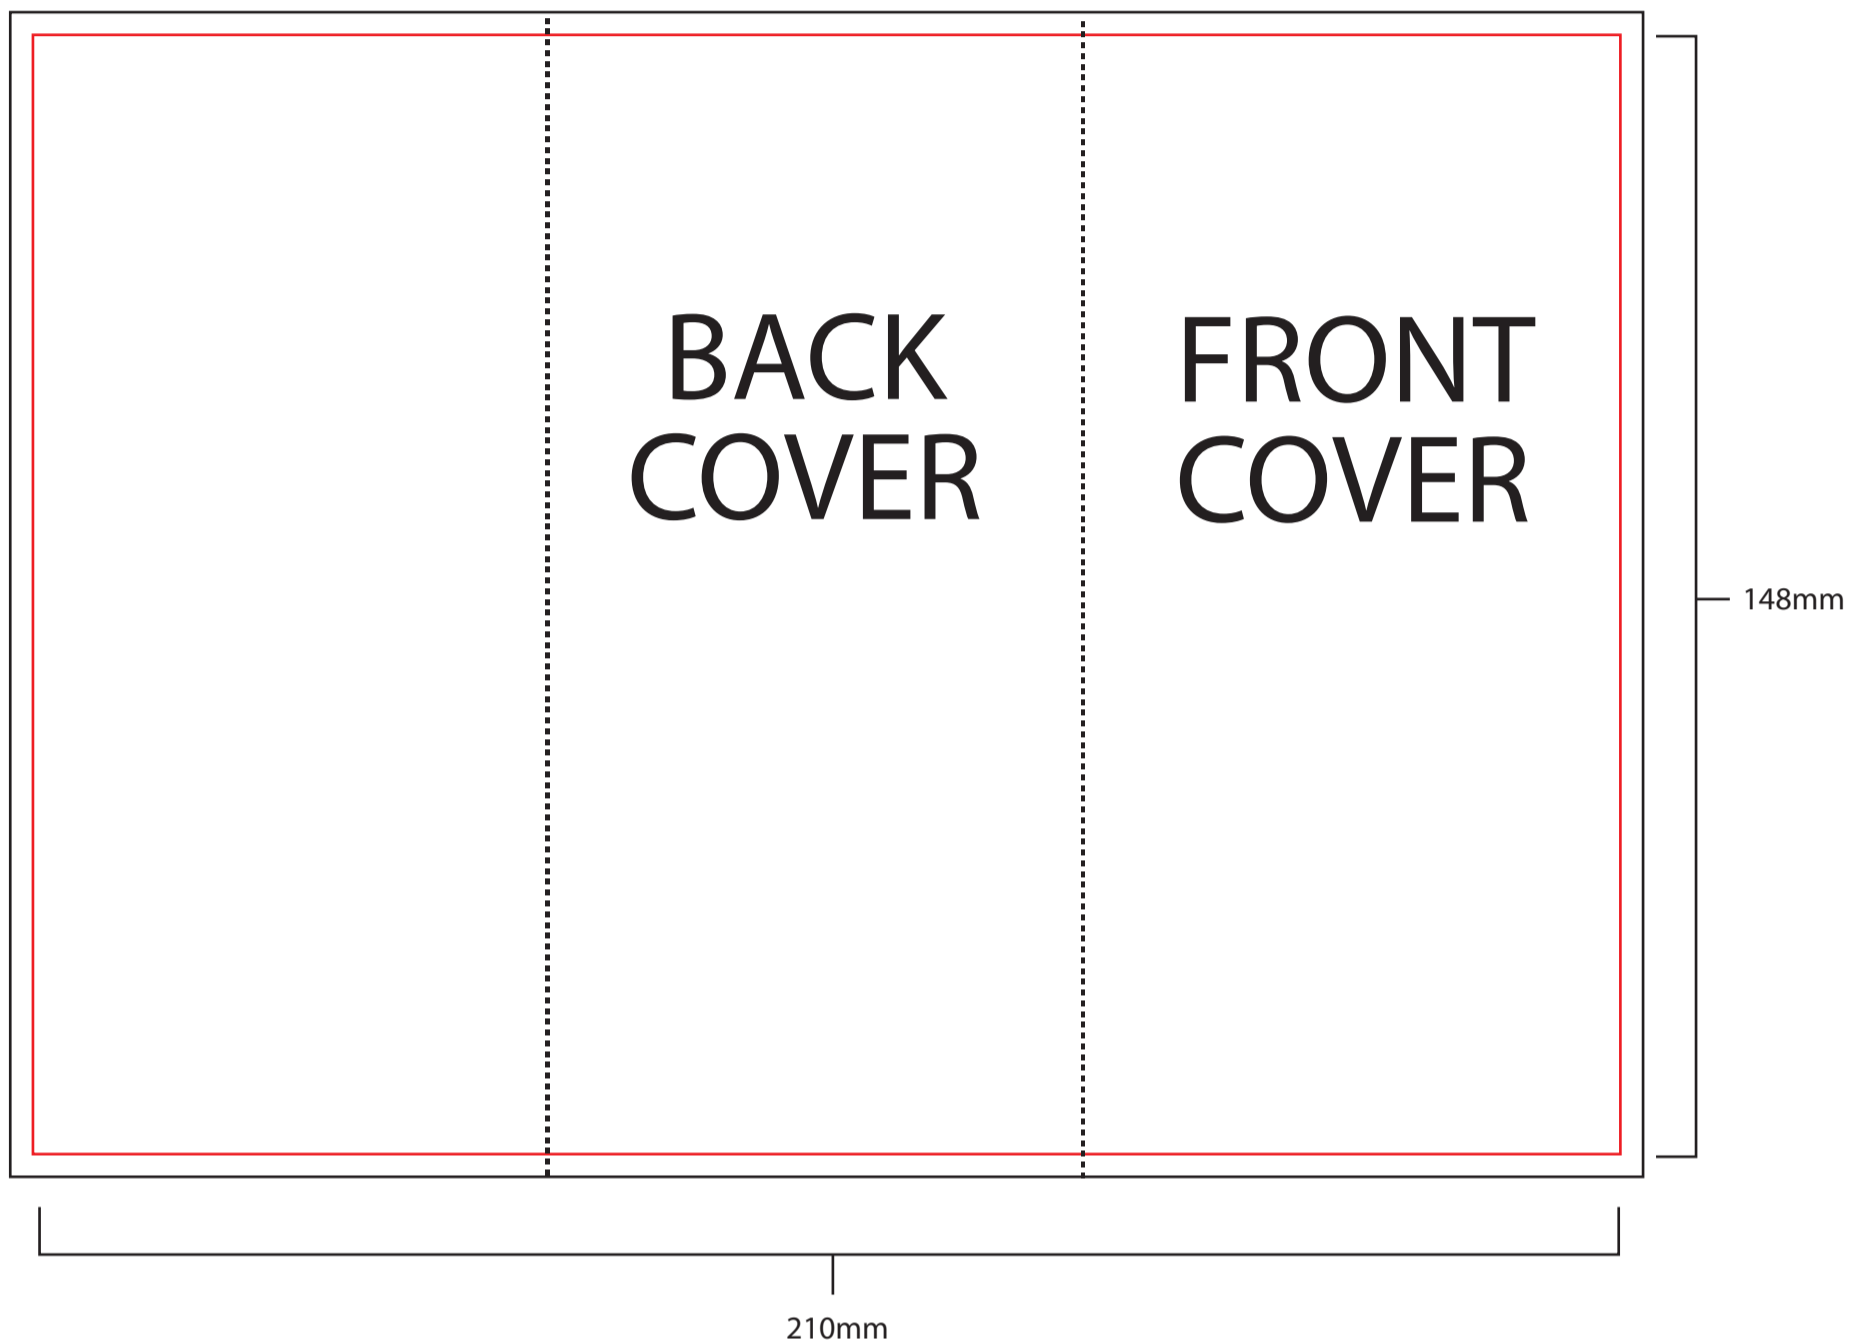

# A5 folded to 1/3 A5 template (Roll fold)

NB: All artwork for print should be set up with a 3mm bleed on all edges

NB: Roll fold leaflets should NOT be set up with even panel widths. Please use the template for your designs

## INNER