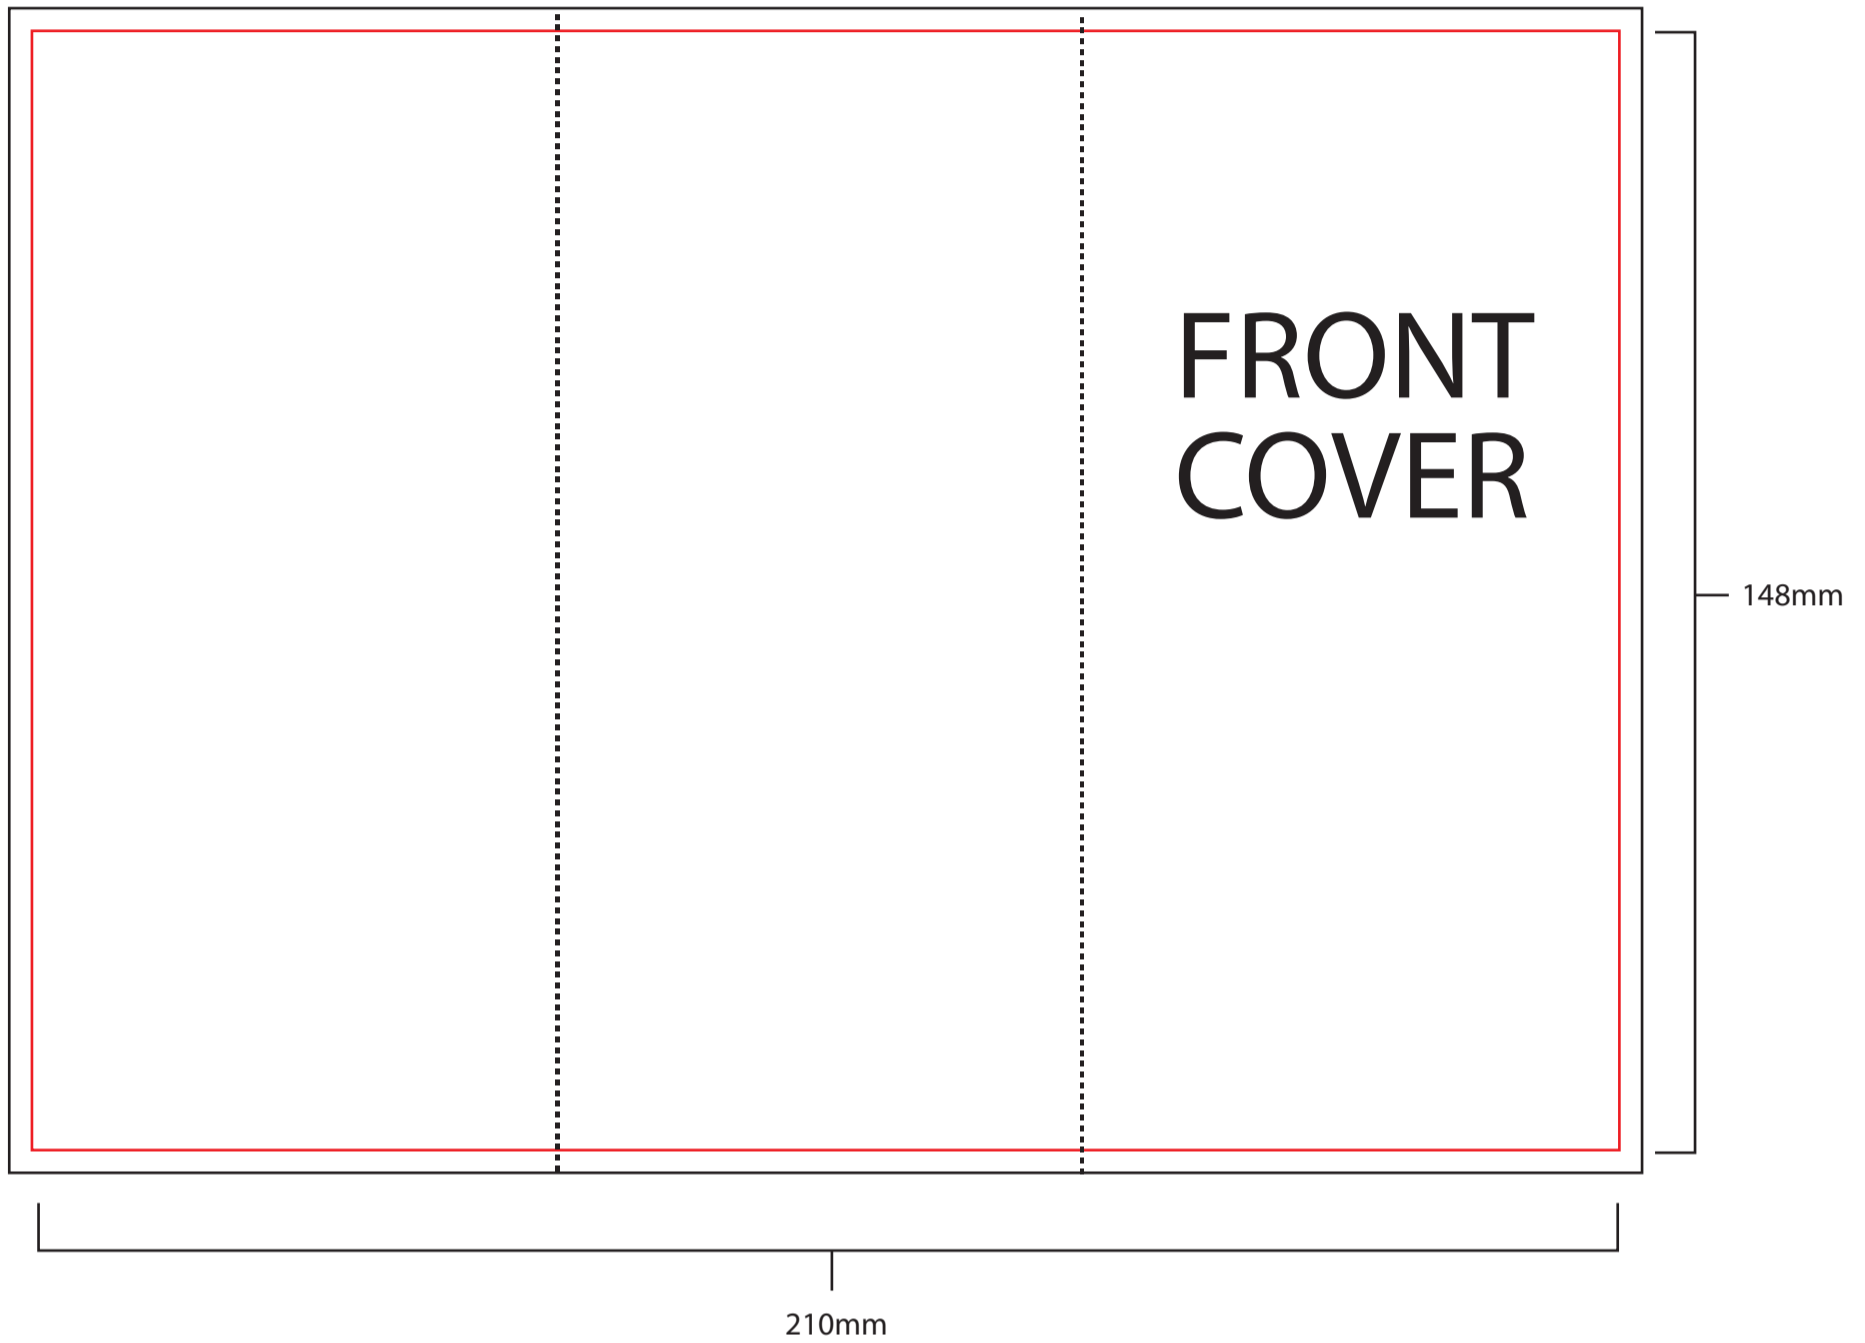

A5 folded to 1/3 A5 template (Concertina fold)

NB: All artwork for print should be set up with a 3mm bleed on all edges

OUTER

INNER