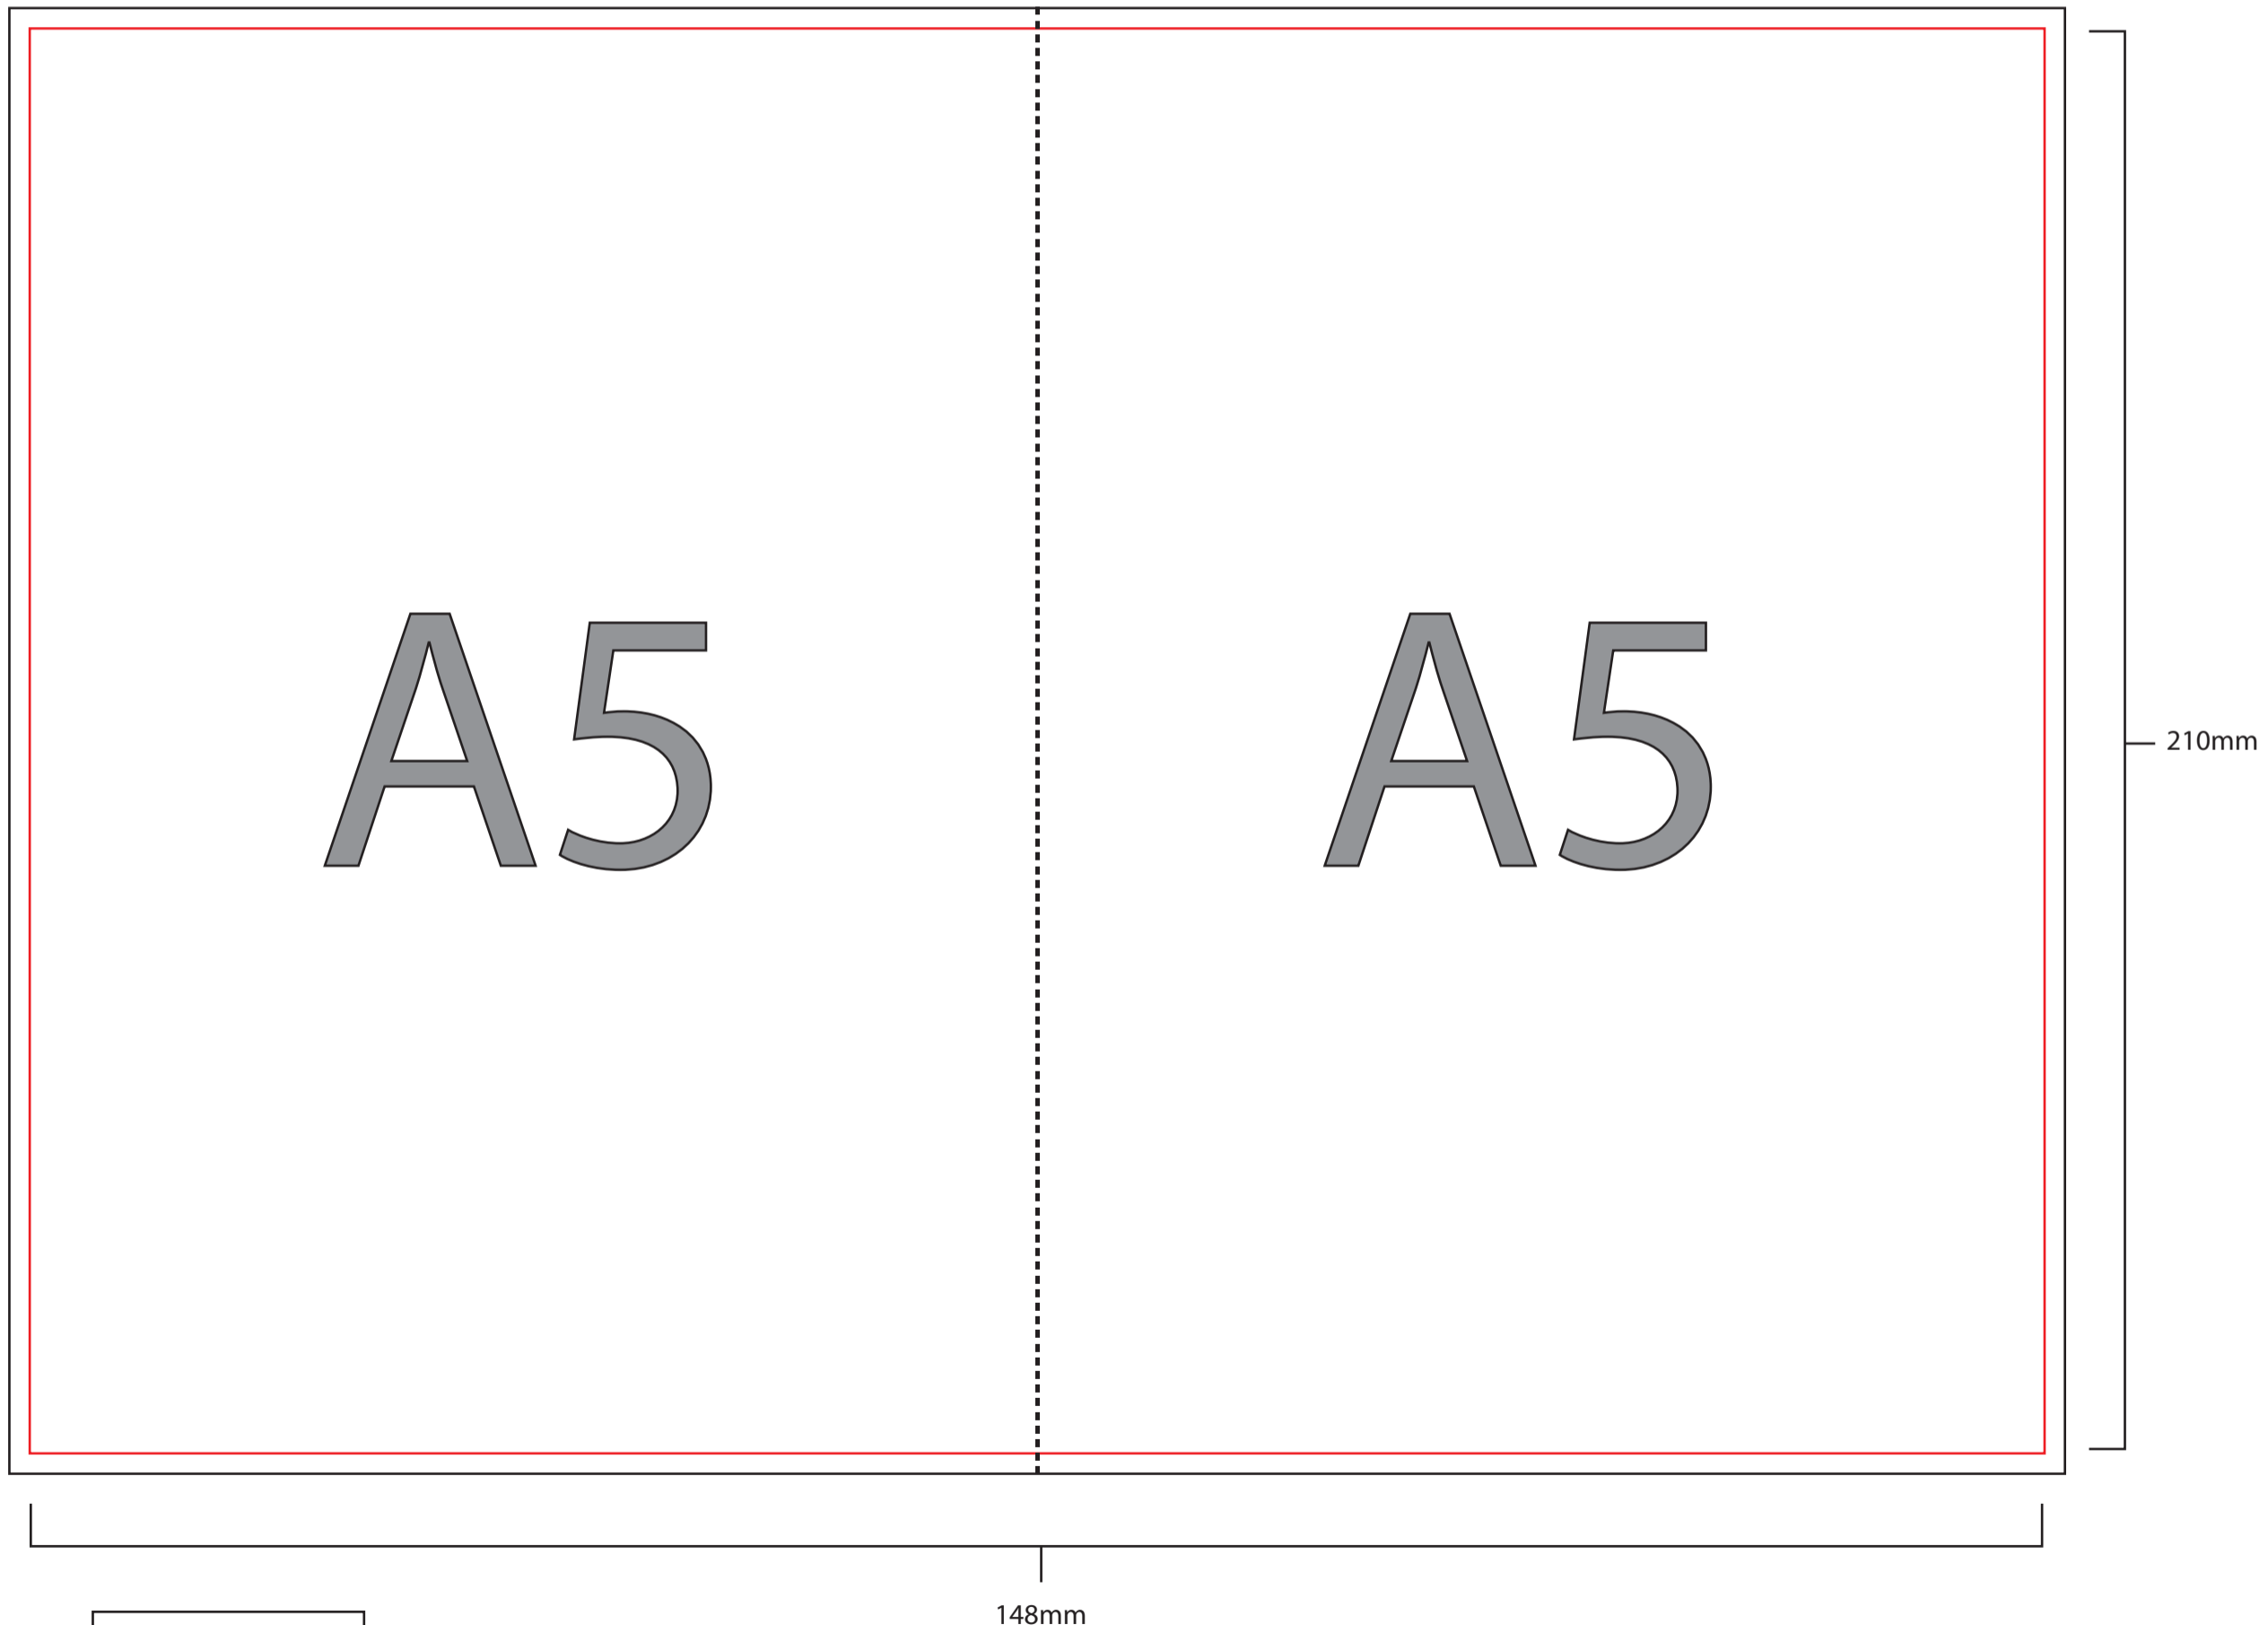

# A4 folded to A5 template (4pp A5)

NB: All artwork for print should be set up with a 3mm bleed on all edges

-  = CROP
-  = BLEED
-  = FOLD