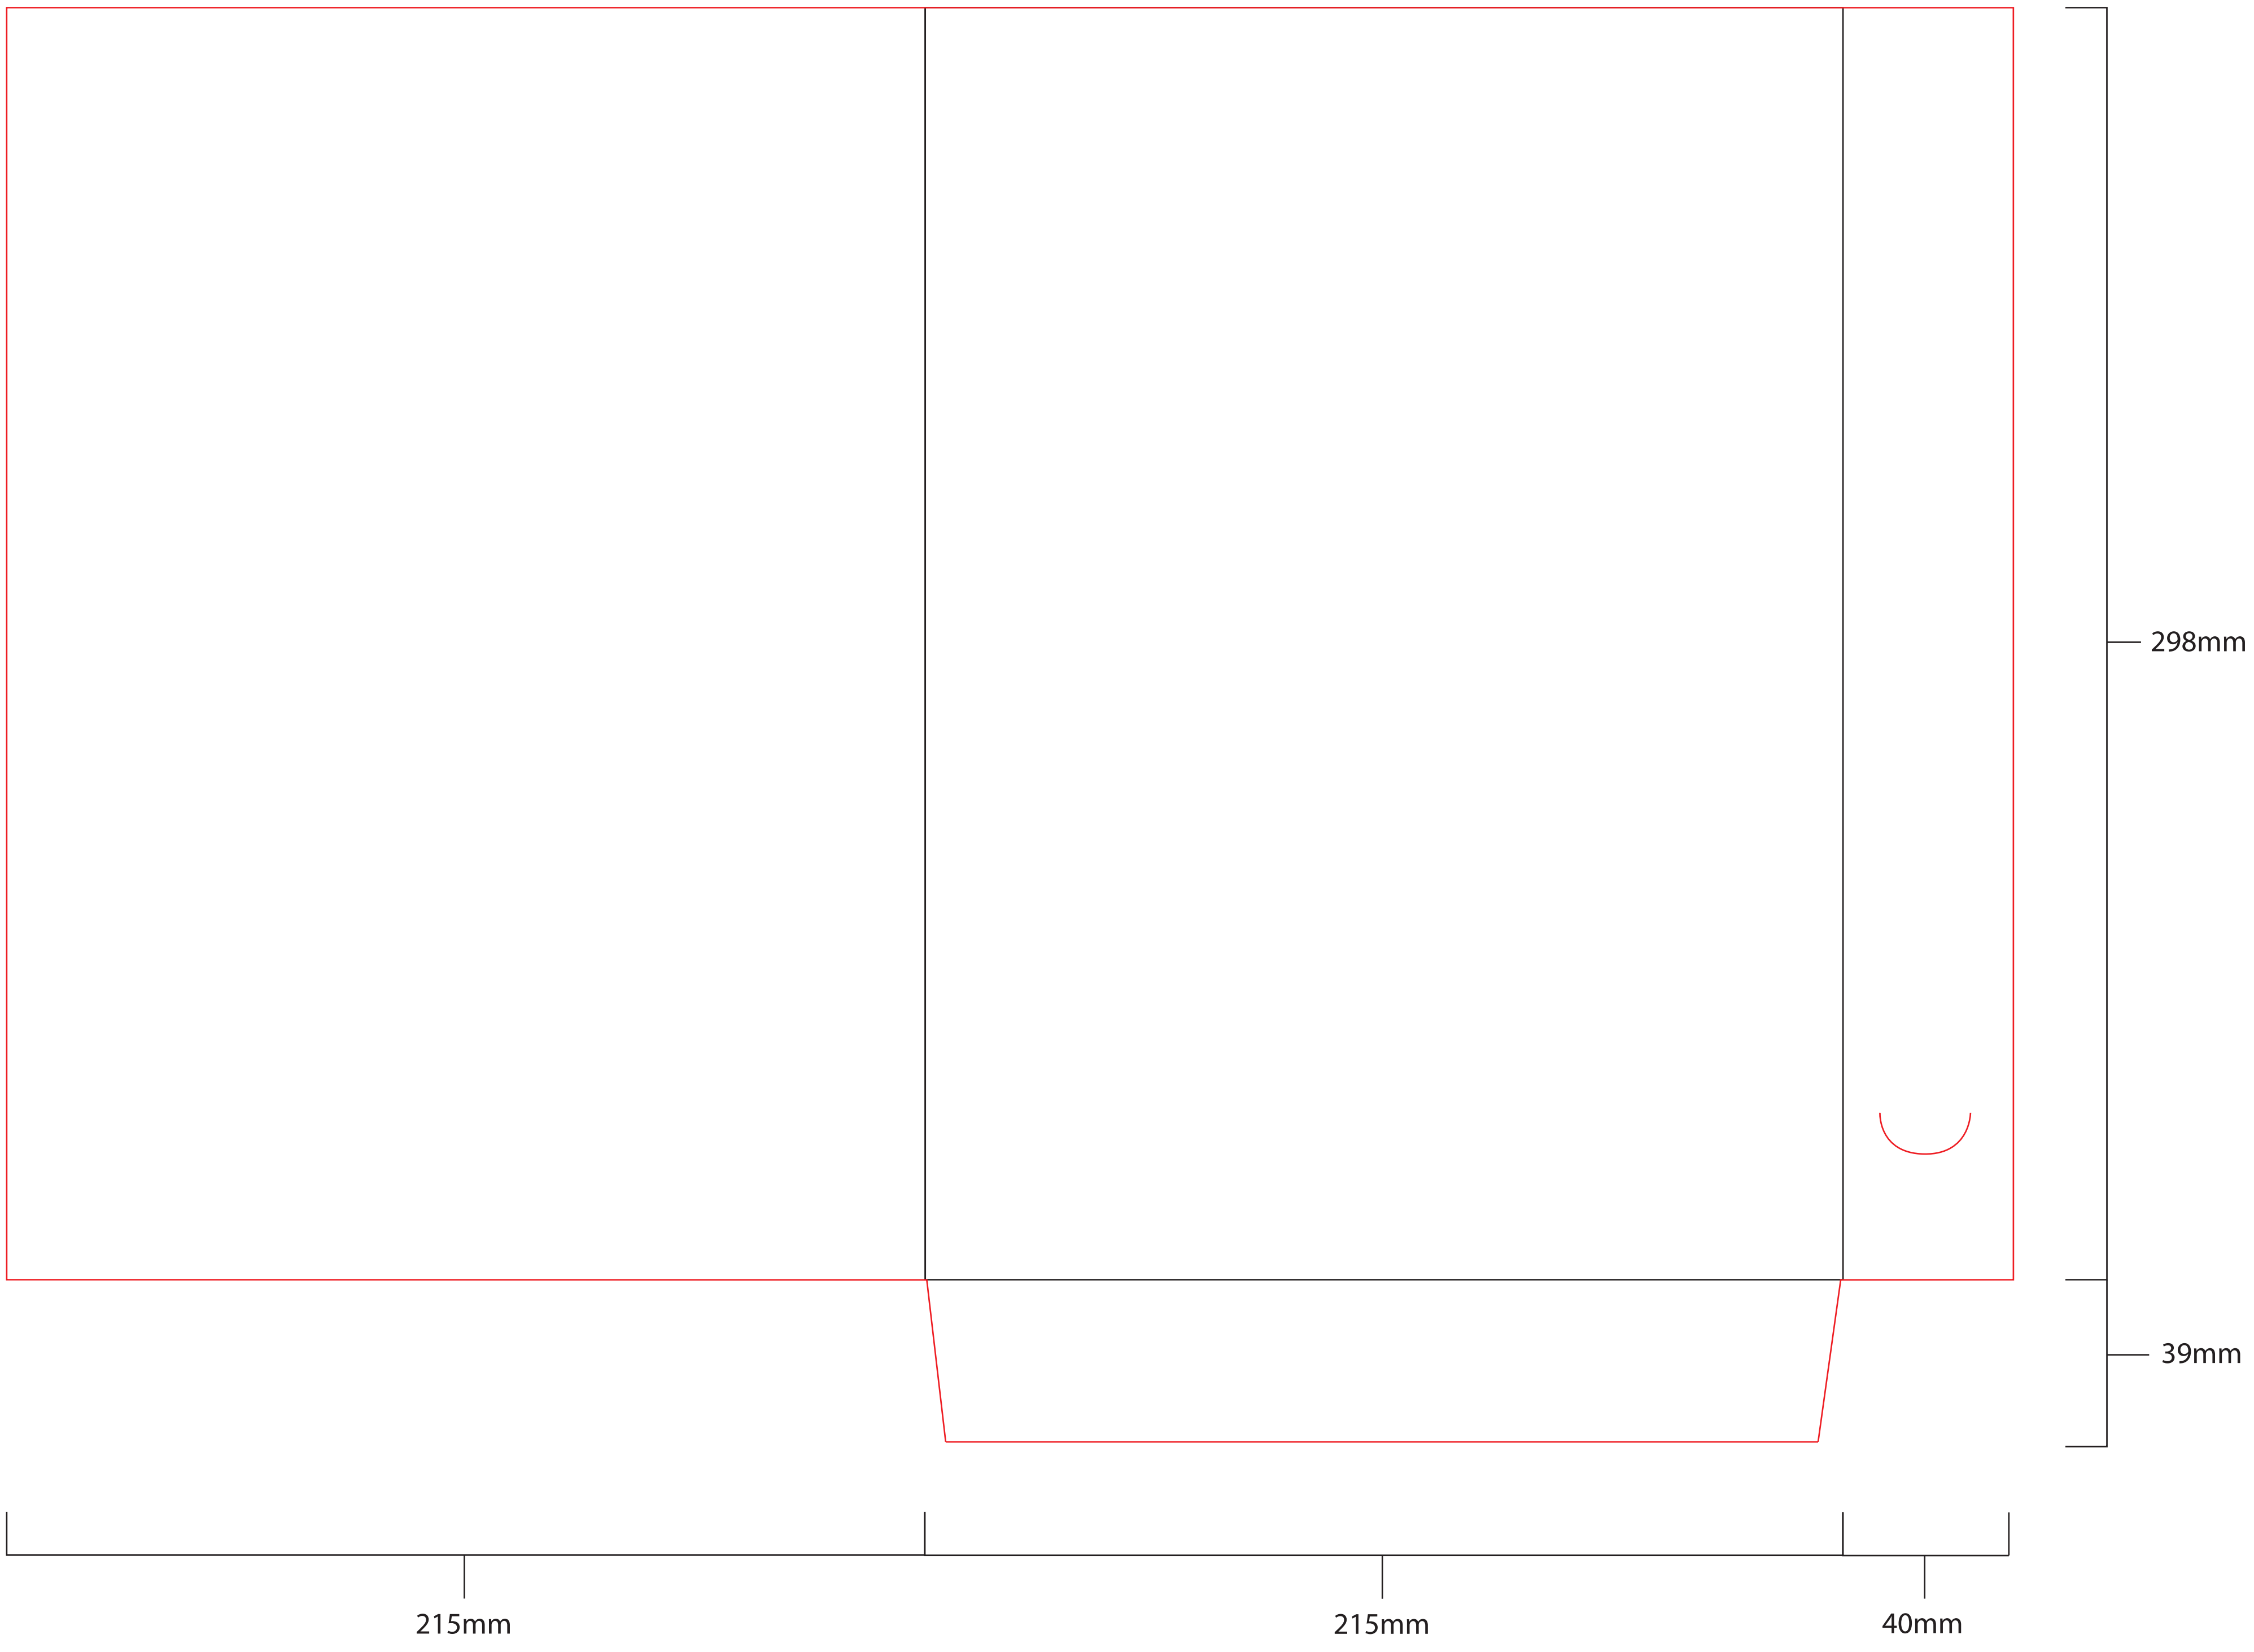

A4 Oversized Interlocking Flaps

REVERSE