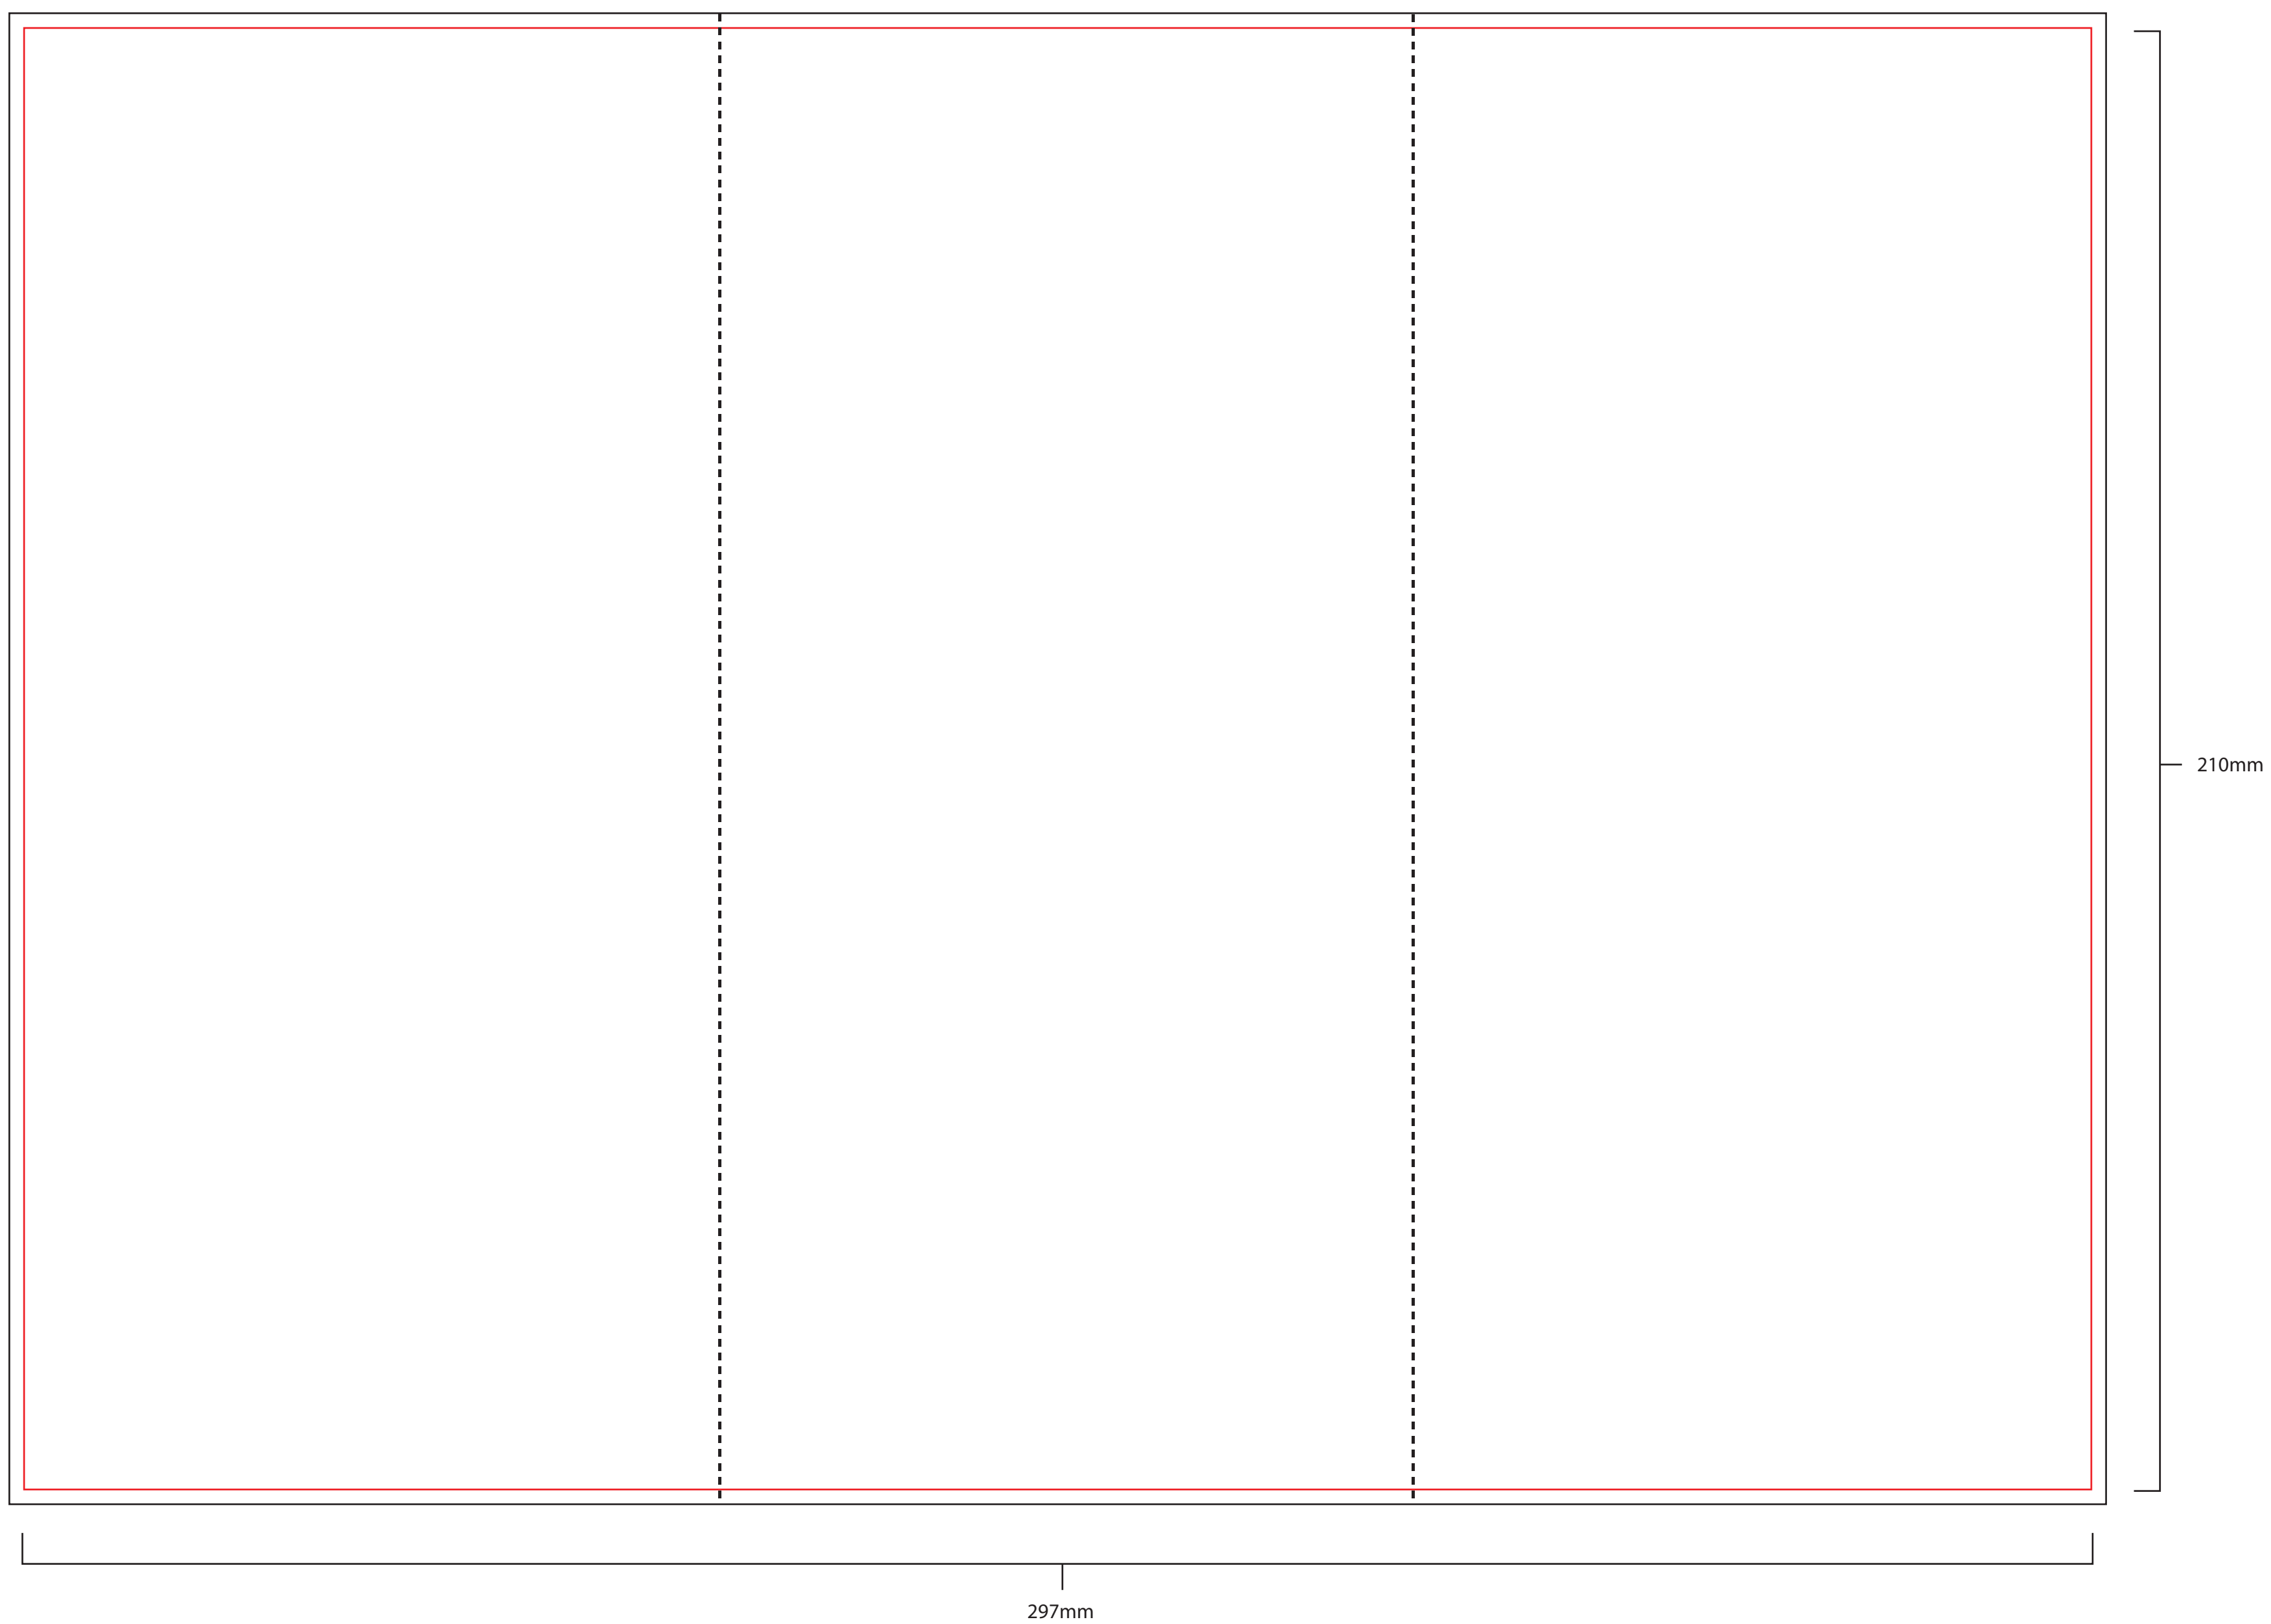

A3 Trifold template (6pp 140X70 ROLL FOLD)

NB: All artwork for print should be set up with a 3mm bleed on all edges

NB: Roll fold leaflets should NOT be set up with even panel widths. Please use the template for your designs

OUTER

INNER

	= CROP
	= BLEED
	= FOLD

JAMJAR PRINT