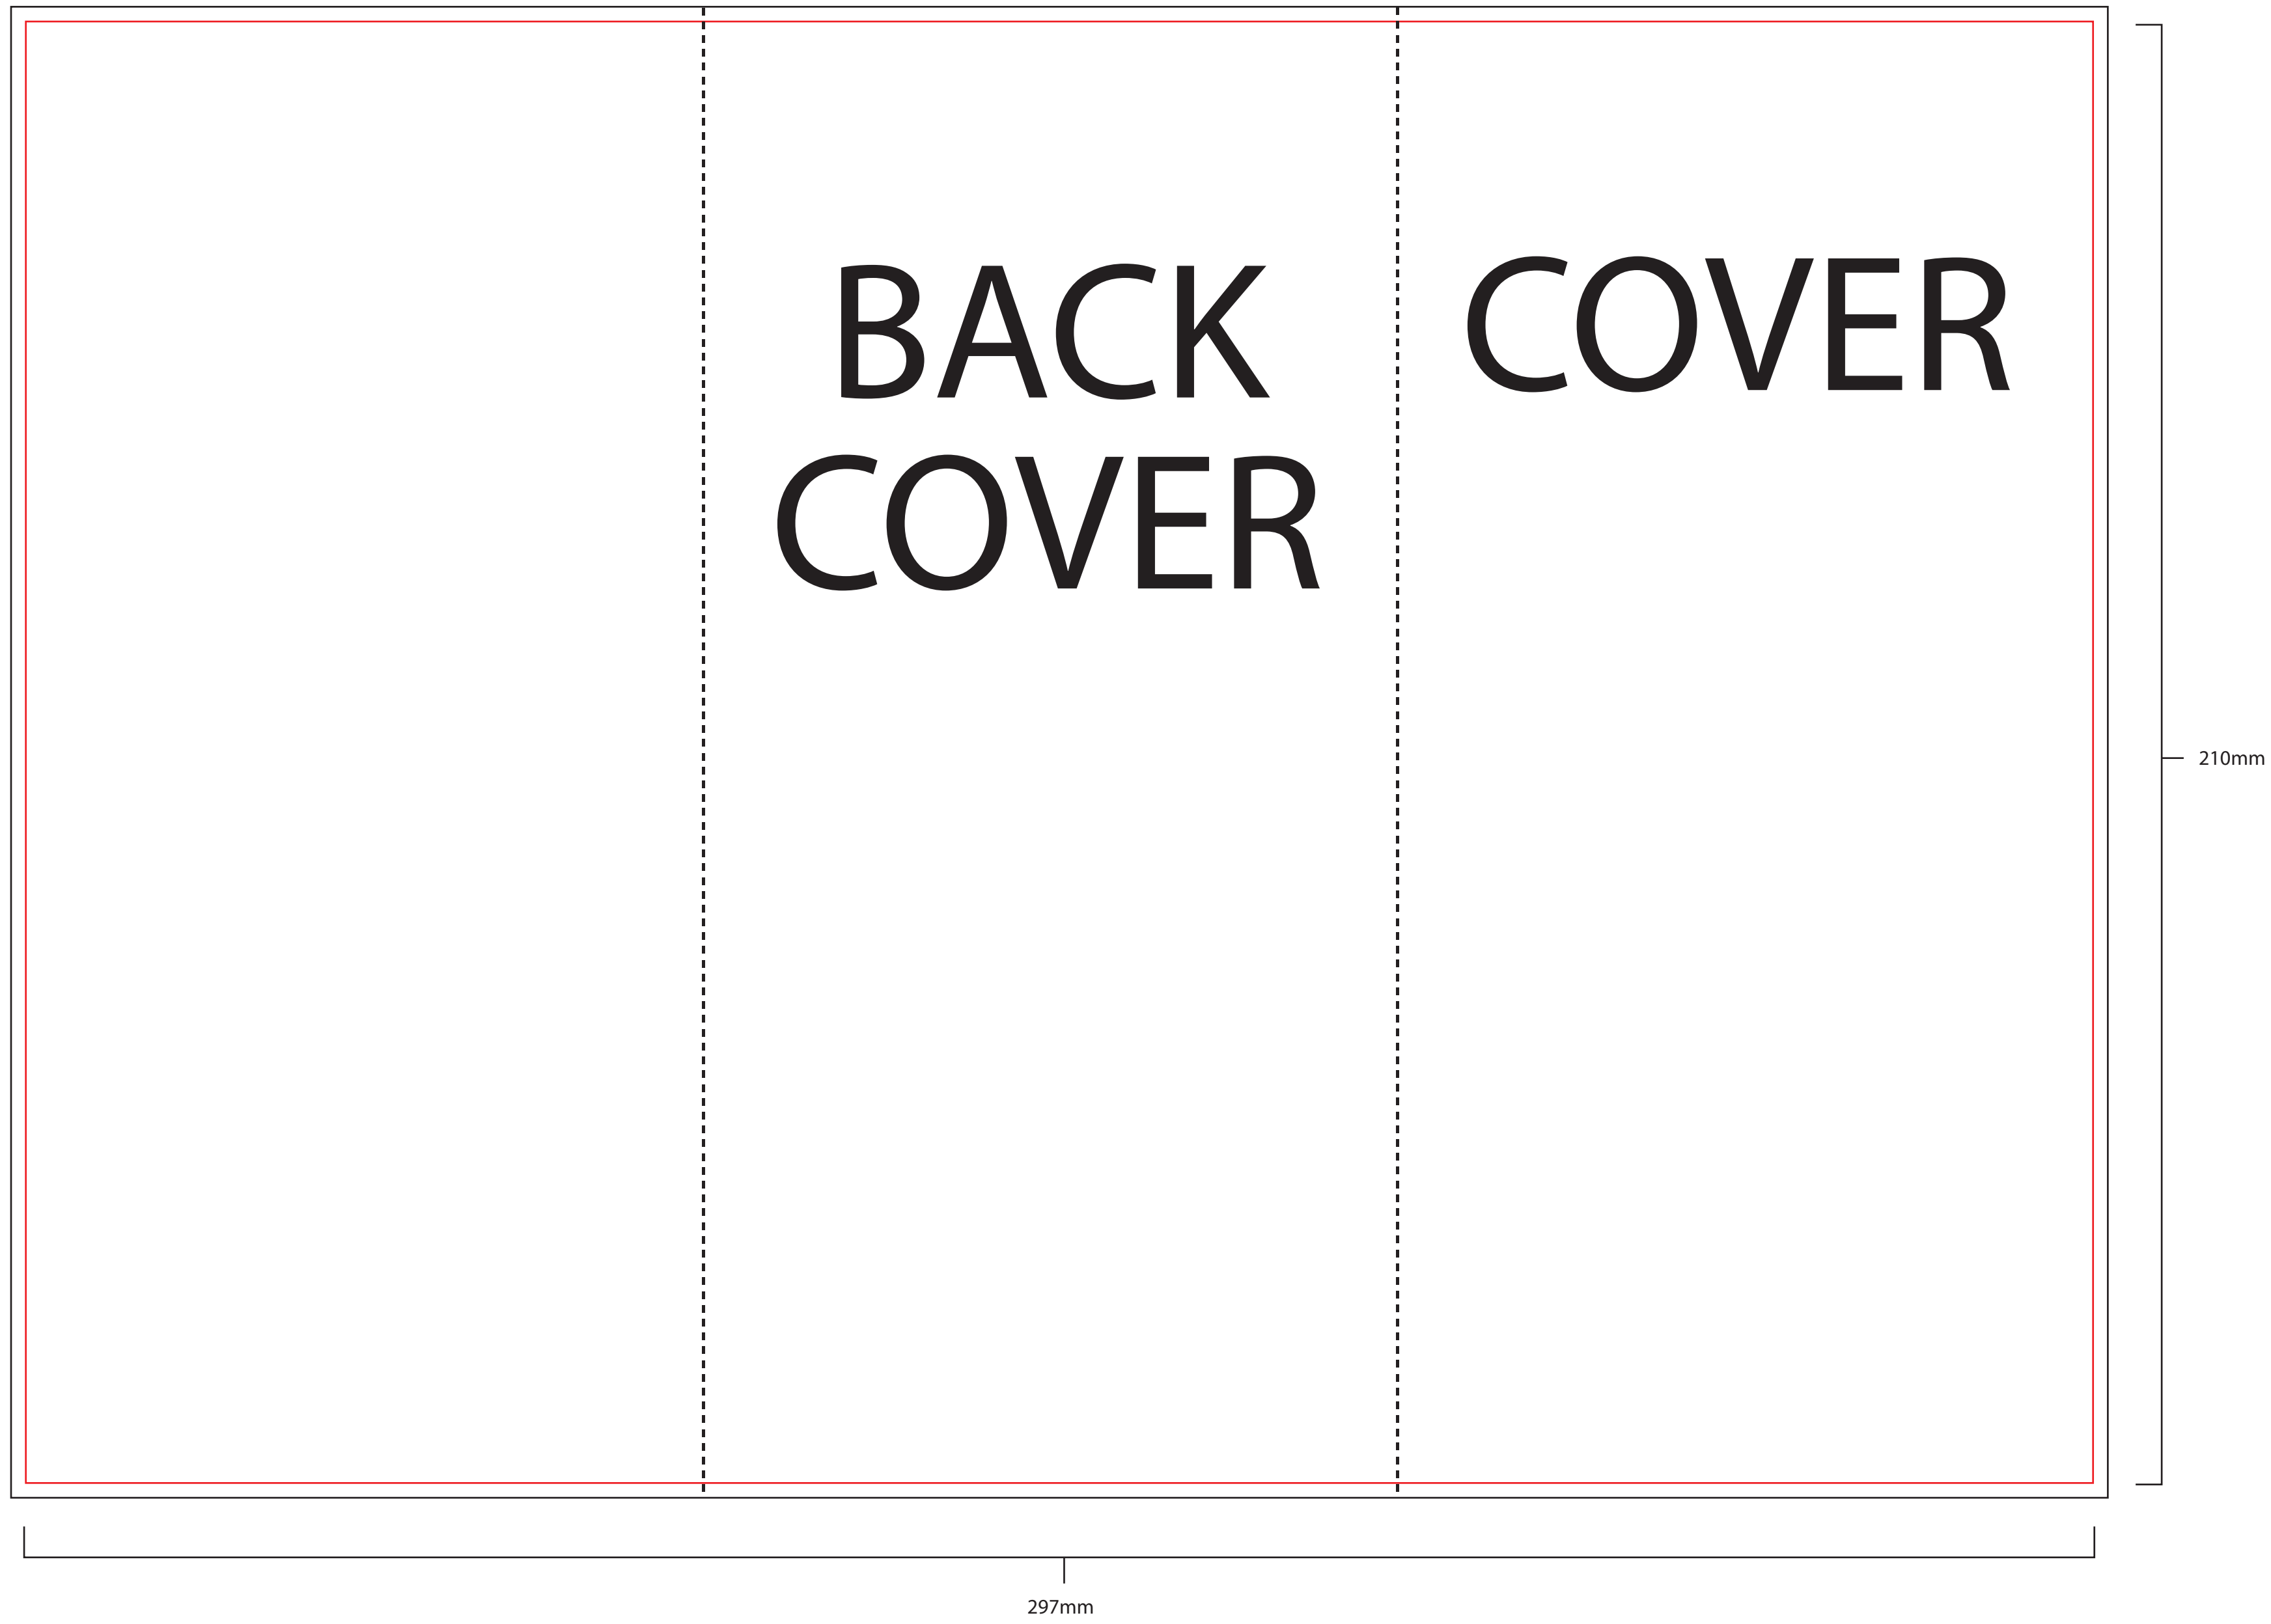

A3 Trifold template (6pp 140X70 ROLL FOLD)

NB: All artwork for print should be set up with a 3mm bleed on all edges

NB: Roll fold leaflets should NOT be set up with even panel widths. Please use the template for your designs

OUTER

INNER

	= CROP
	= BLEED
	= FOLD

JAMJAR PRINT