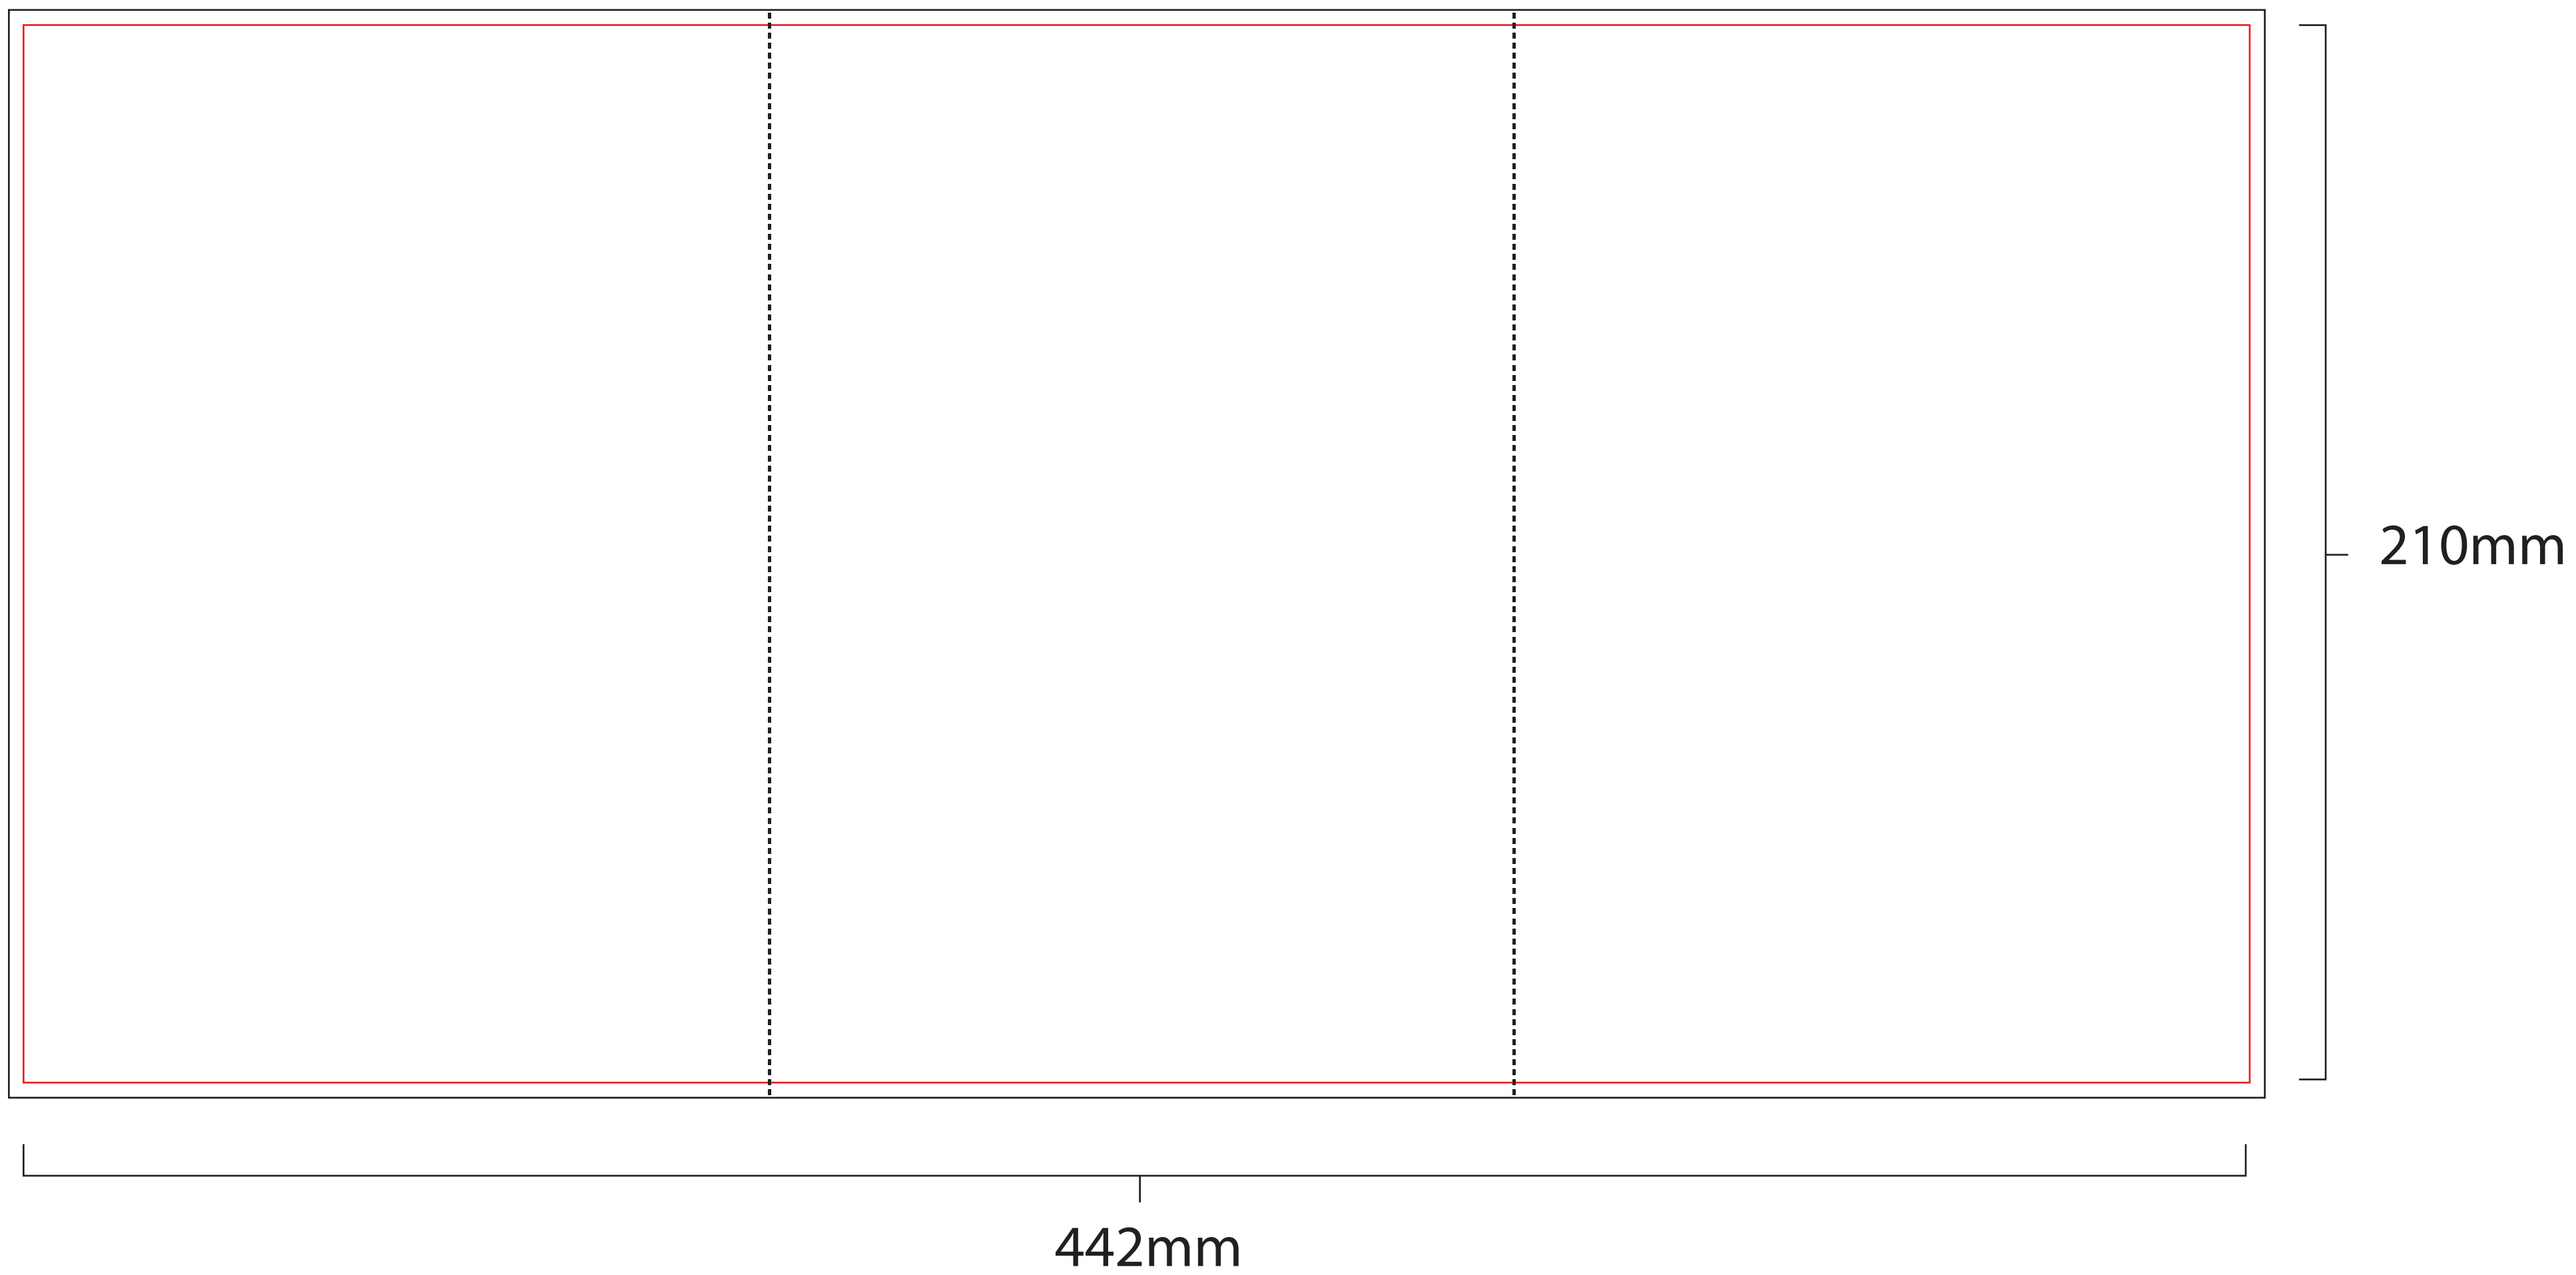

# 6pp A5 template (roll fold)

NB: All artwork for print should be set up with a 3mm bleed on all edges

NB: Roll fold leaflets should NOT be set up with even panel widths. Please use the template for your designs

OUTER

INNER

	= CROP
	= BLEED
	= FOLD