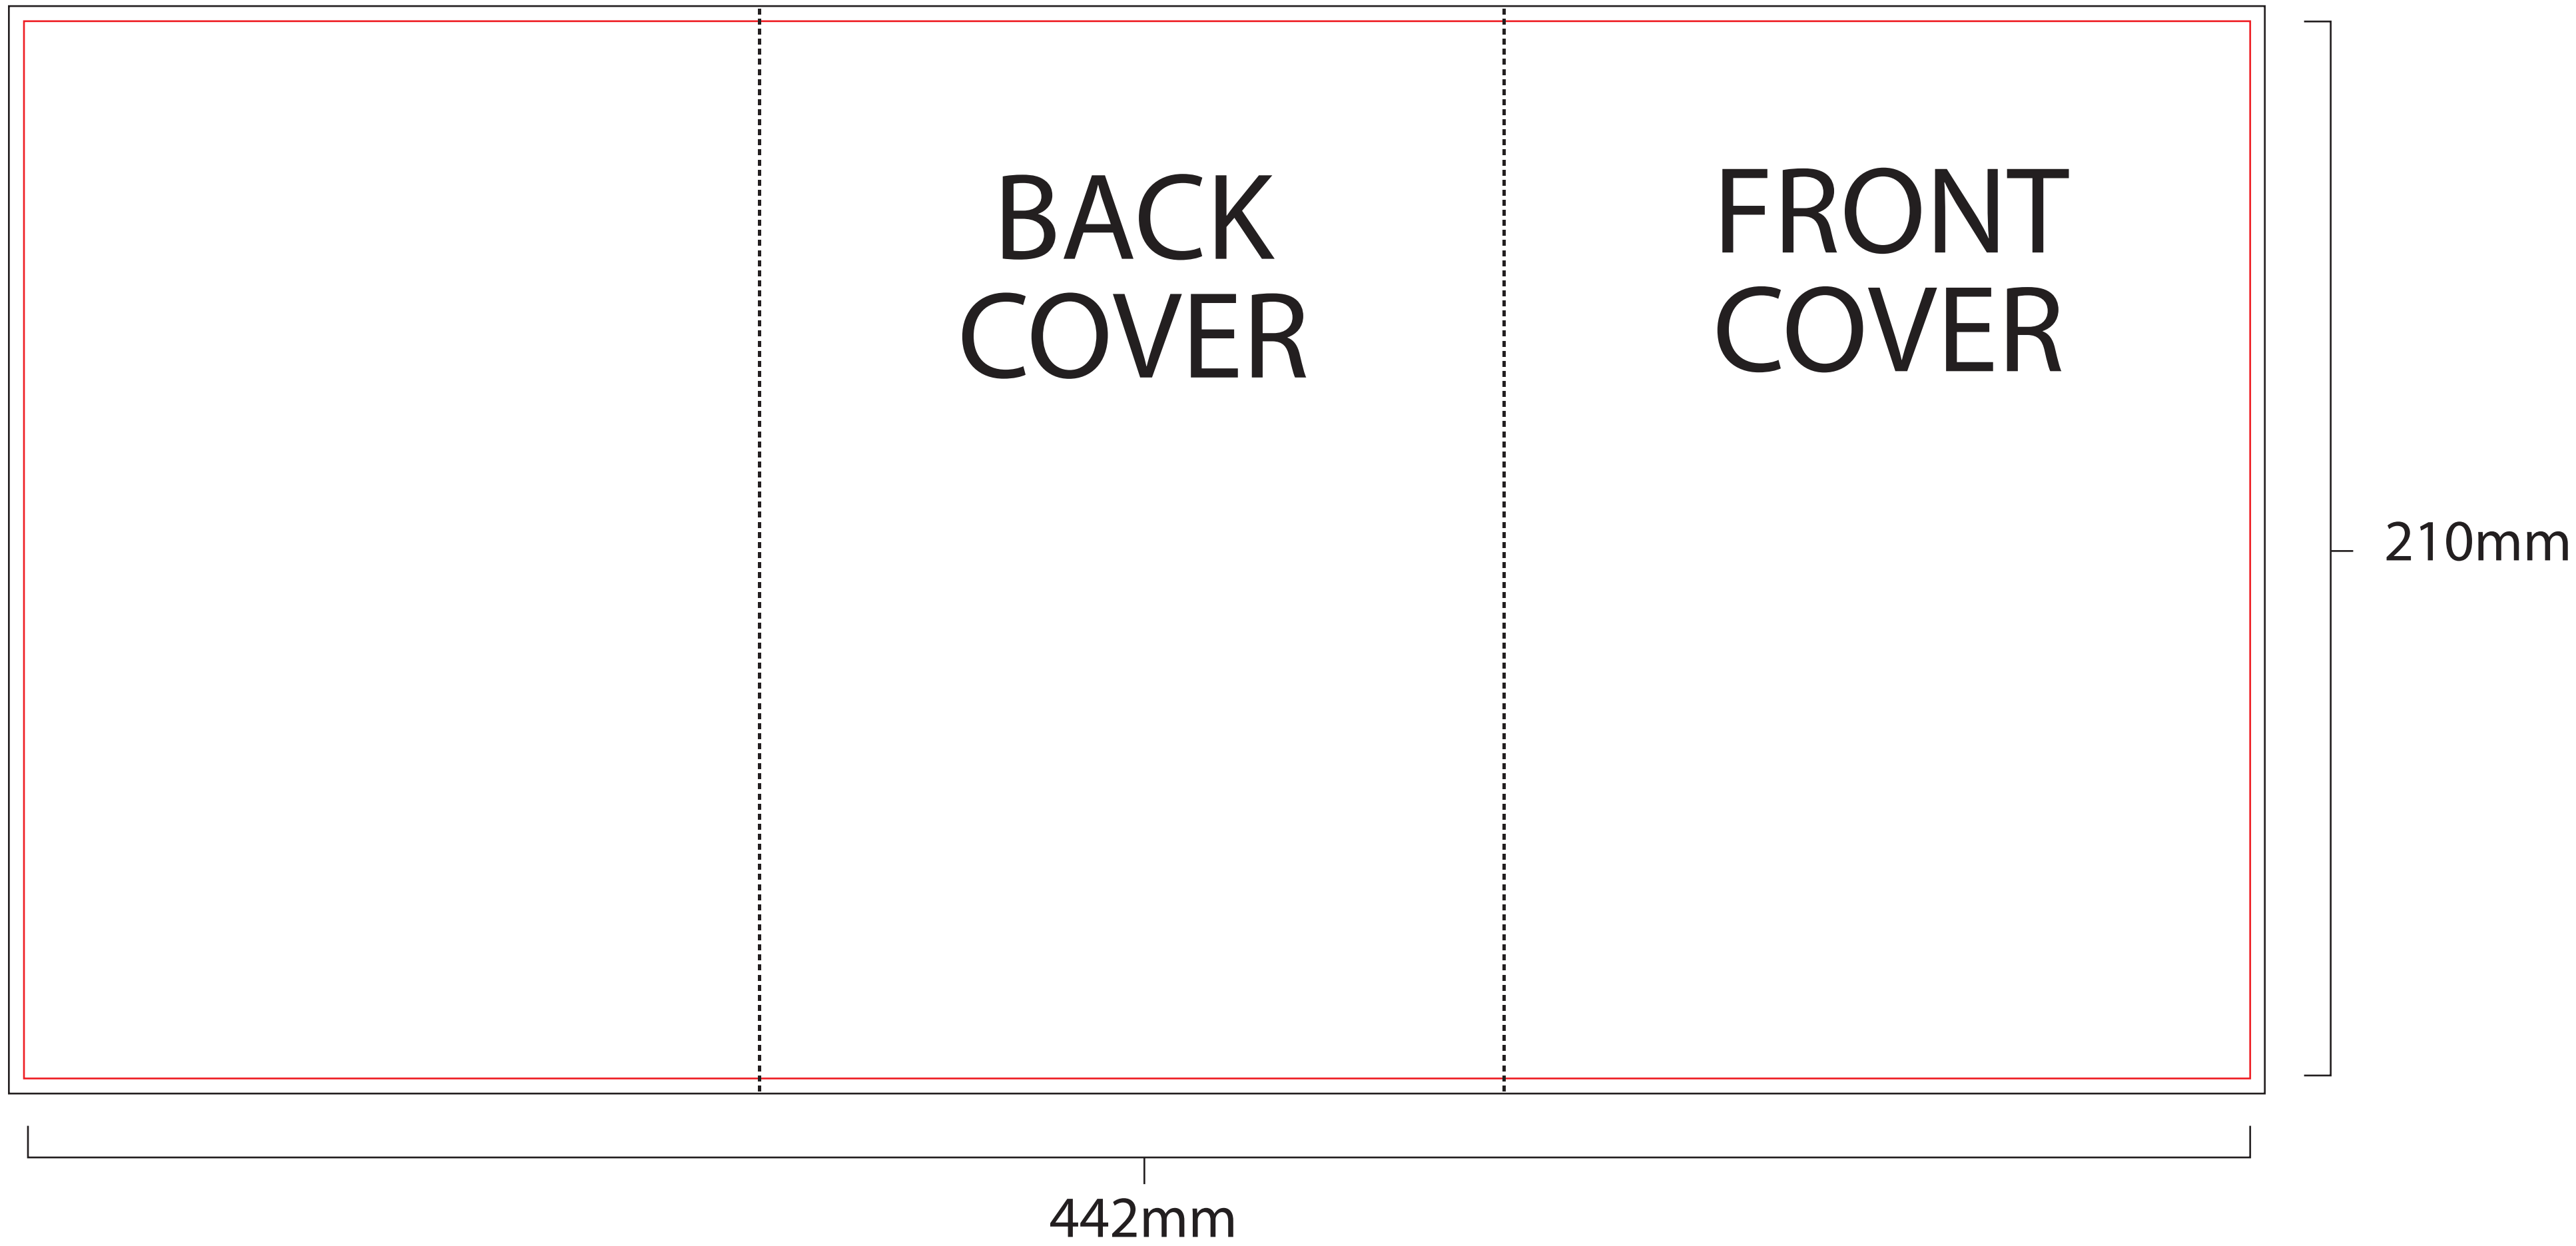

# 6pp A5 template (roll fold)

NB: All artwork for print should be set up with a 3mm bleed on all edges

NB: Roll fold leaflets should NOT be set up with even panel widths. Please use the template for your designs

OUTER

INNER

	= CROP
	= BLEED
	= FOLD