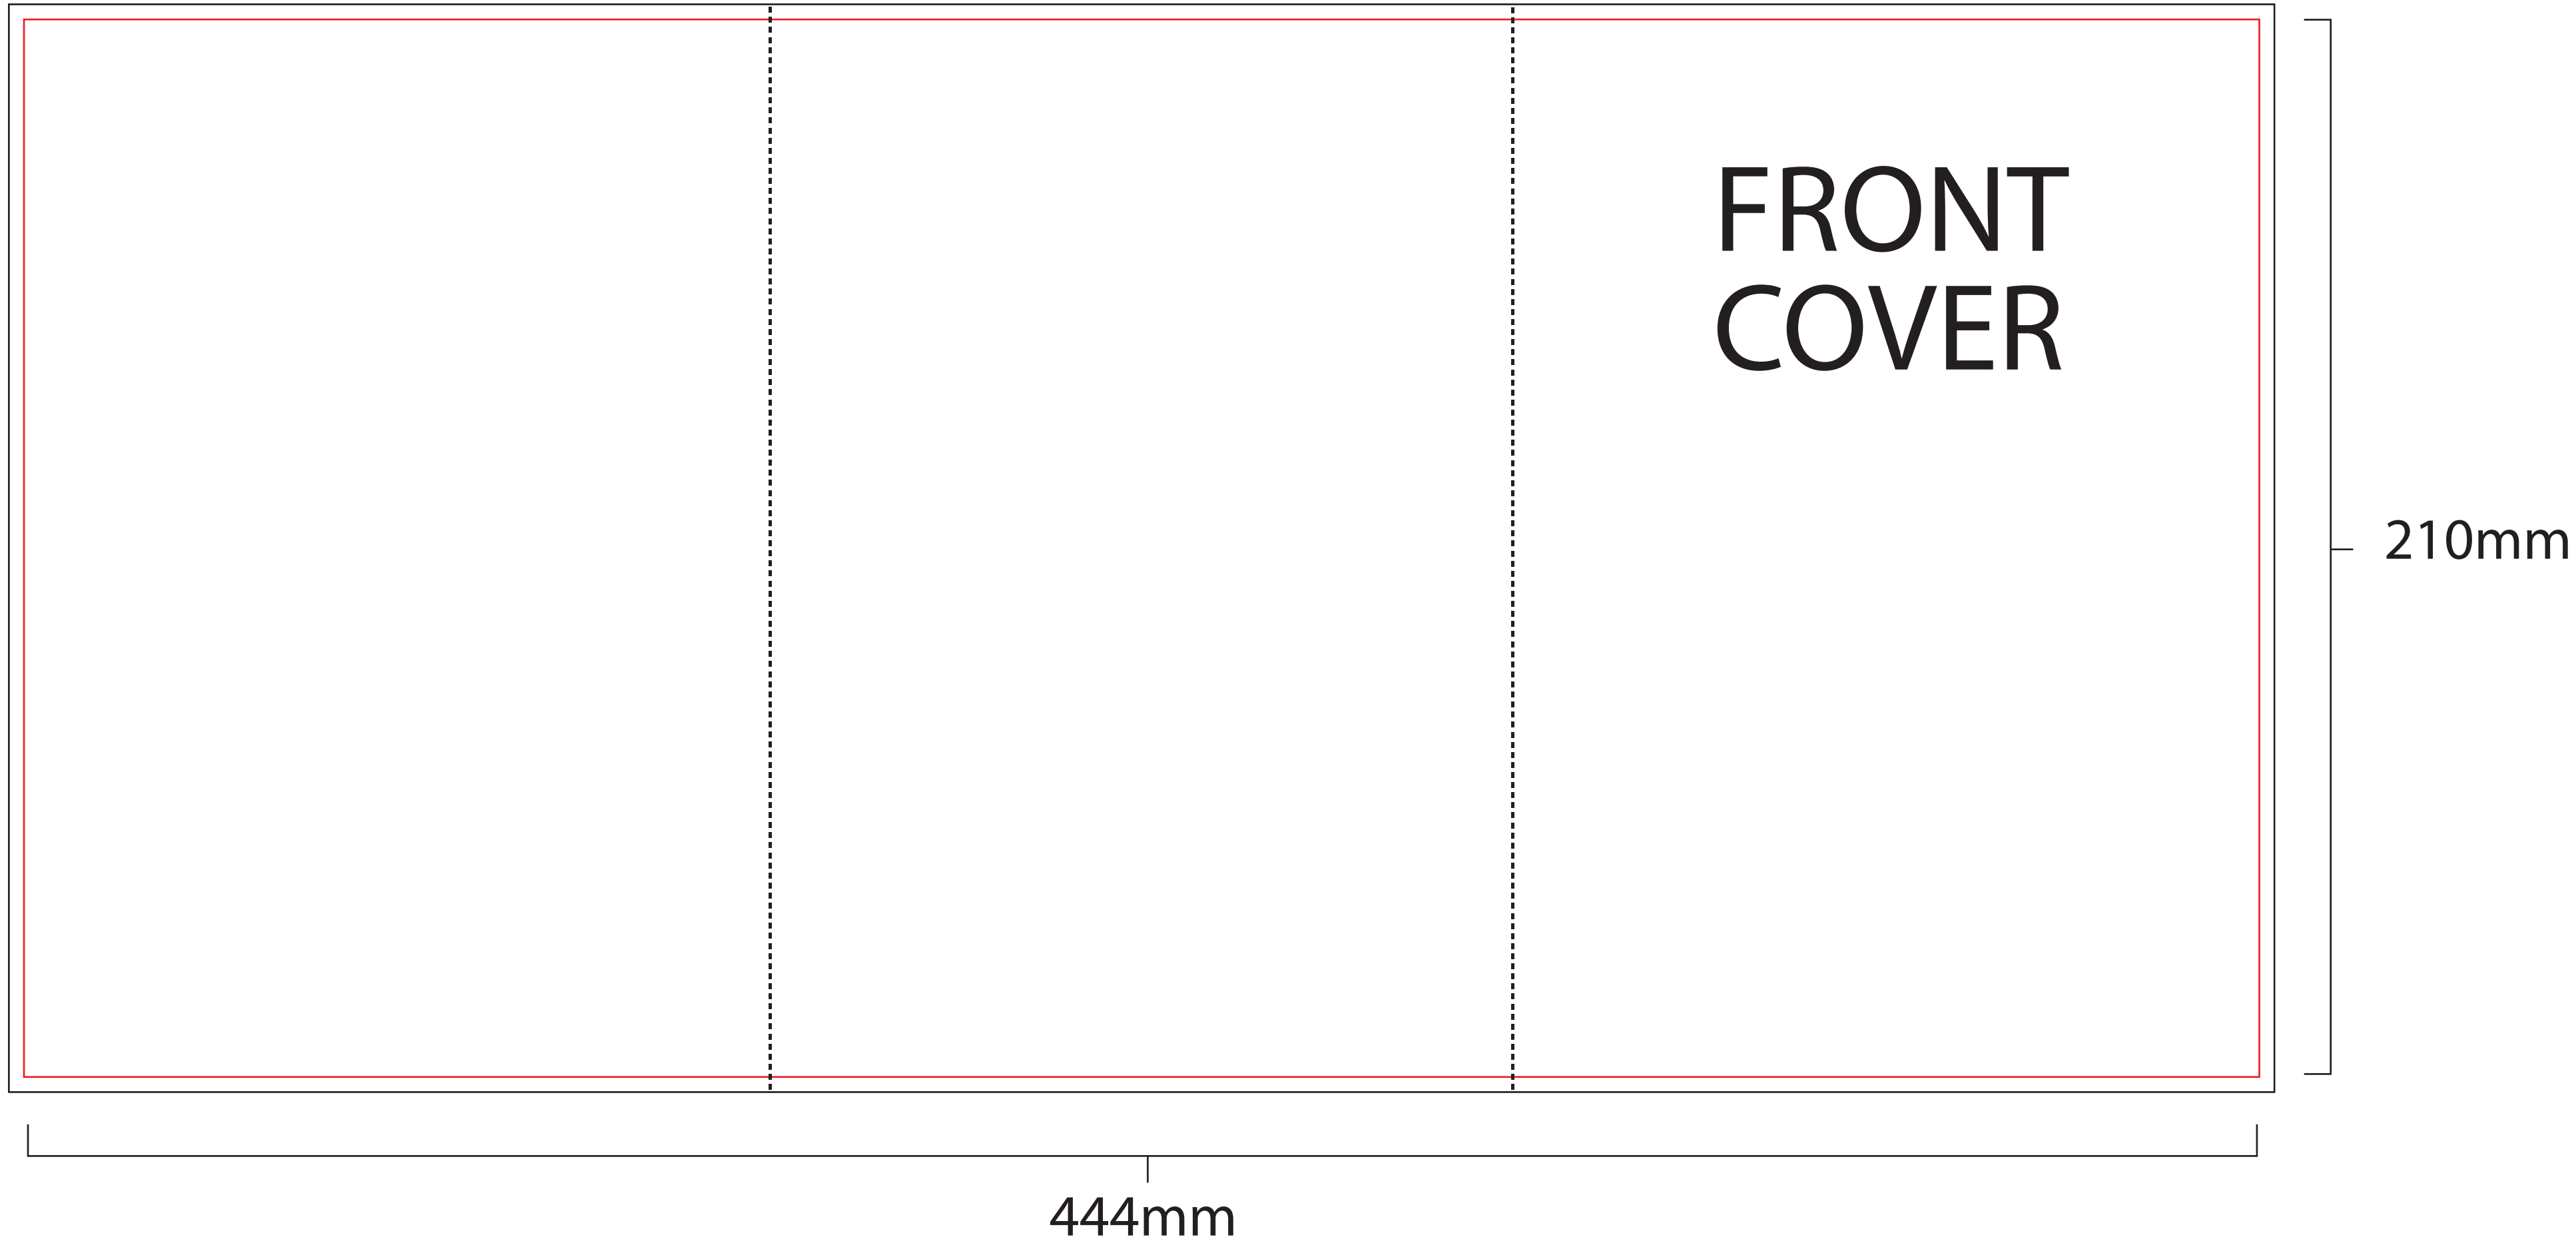

6pp A5 template (concertina fold)

NB: All artwork for print should be set up with a 3mm bleed on all edges

OUTER

INNER

	= CROP
	= BLEED
	= FOLD