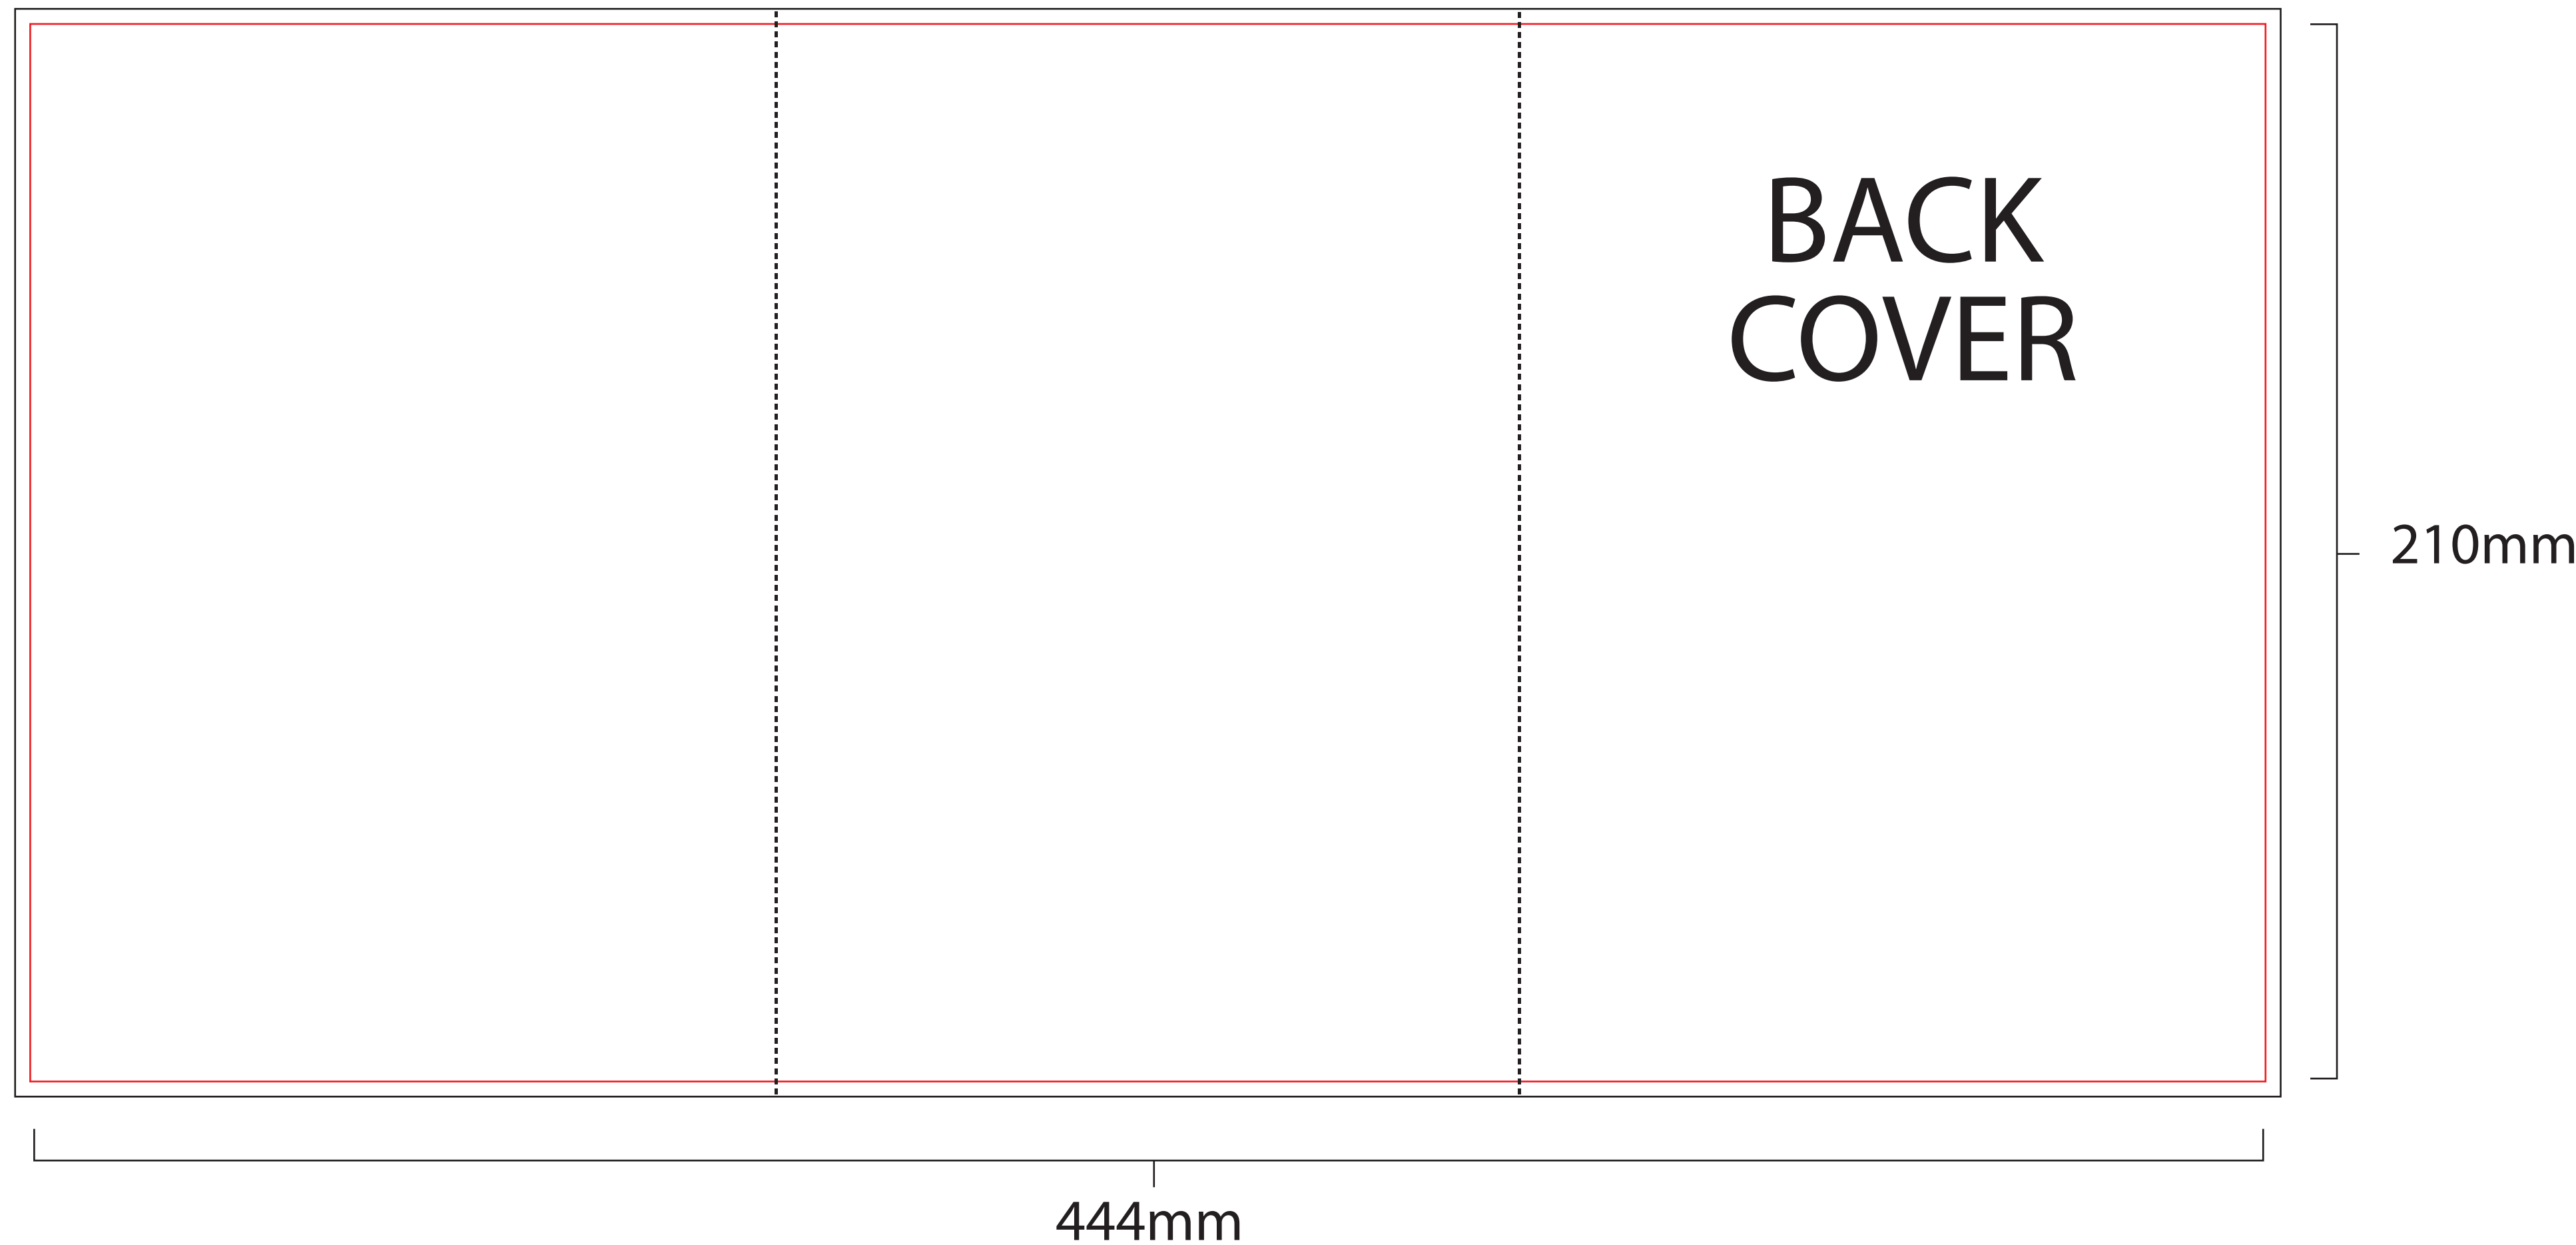

6pp A5 template (concertina fold)

NB: All artwork for print should be set up with a 3mm bleed on all edges

OUTER

INNER

	= CROP
	= BLEED
	= FOLD