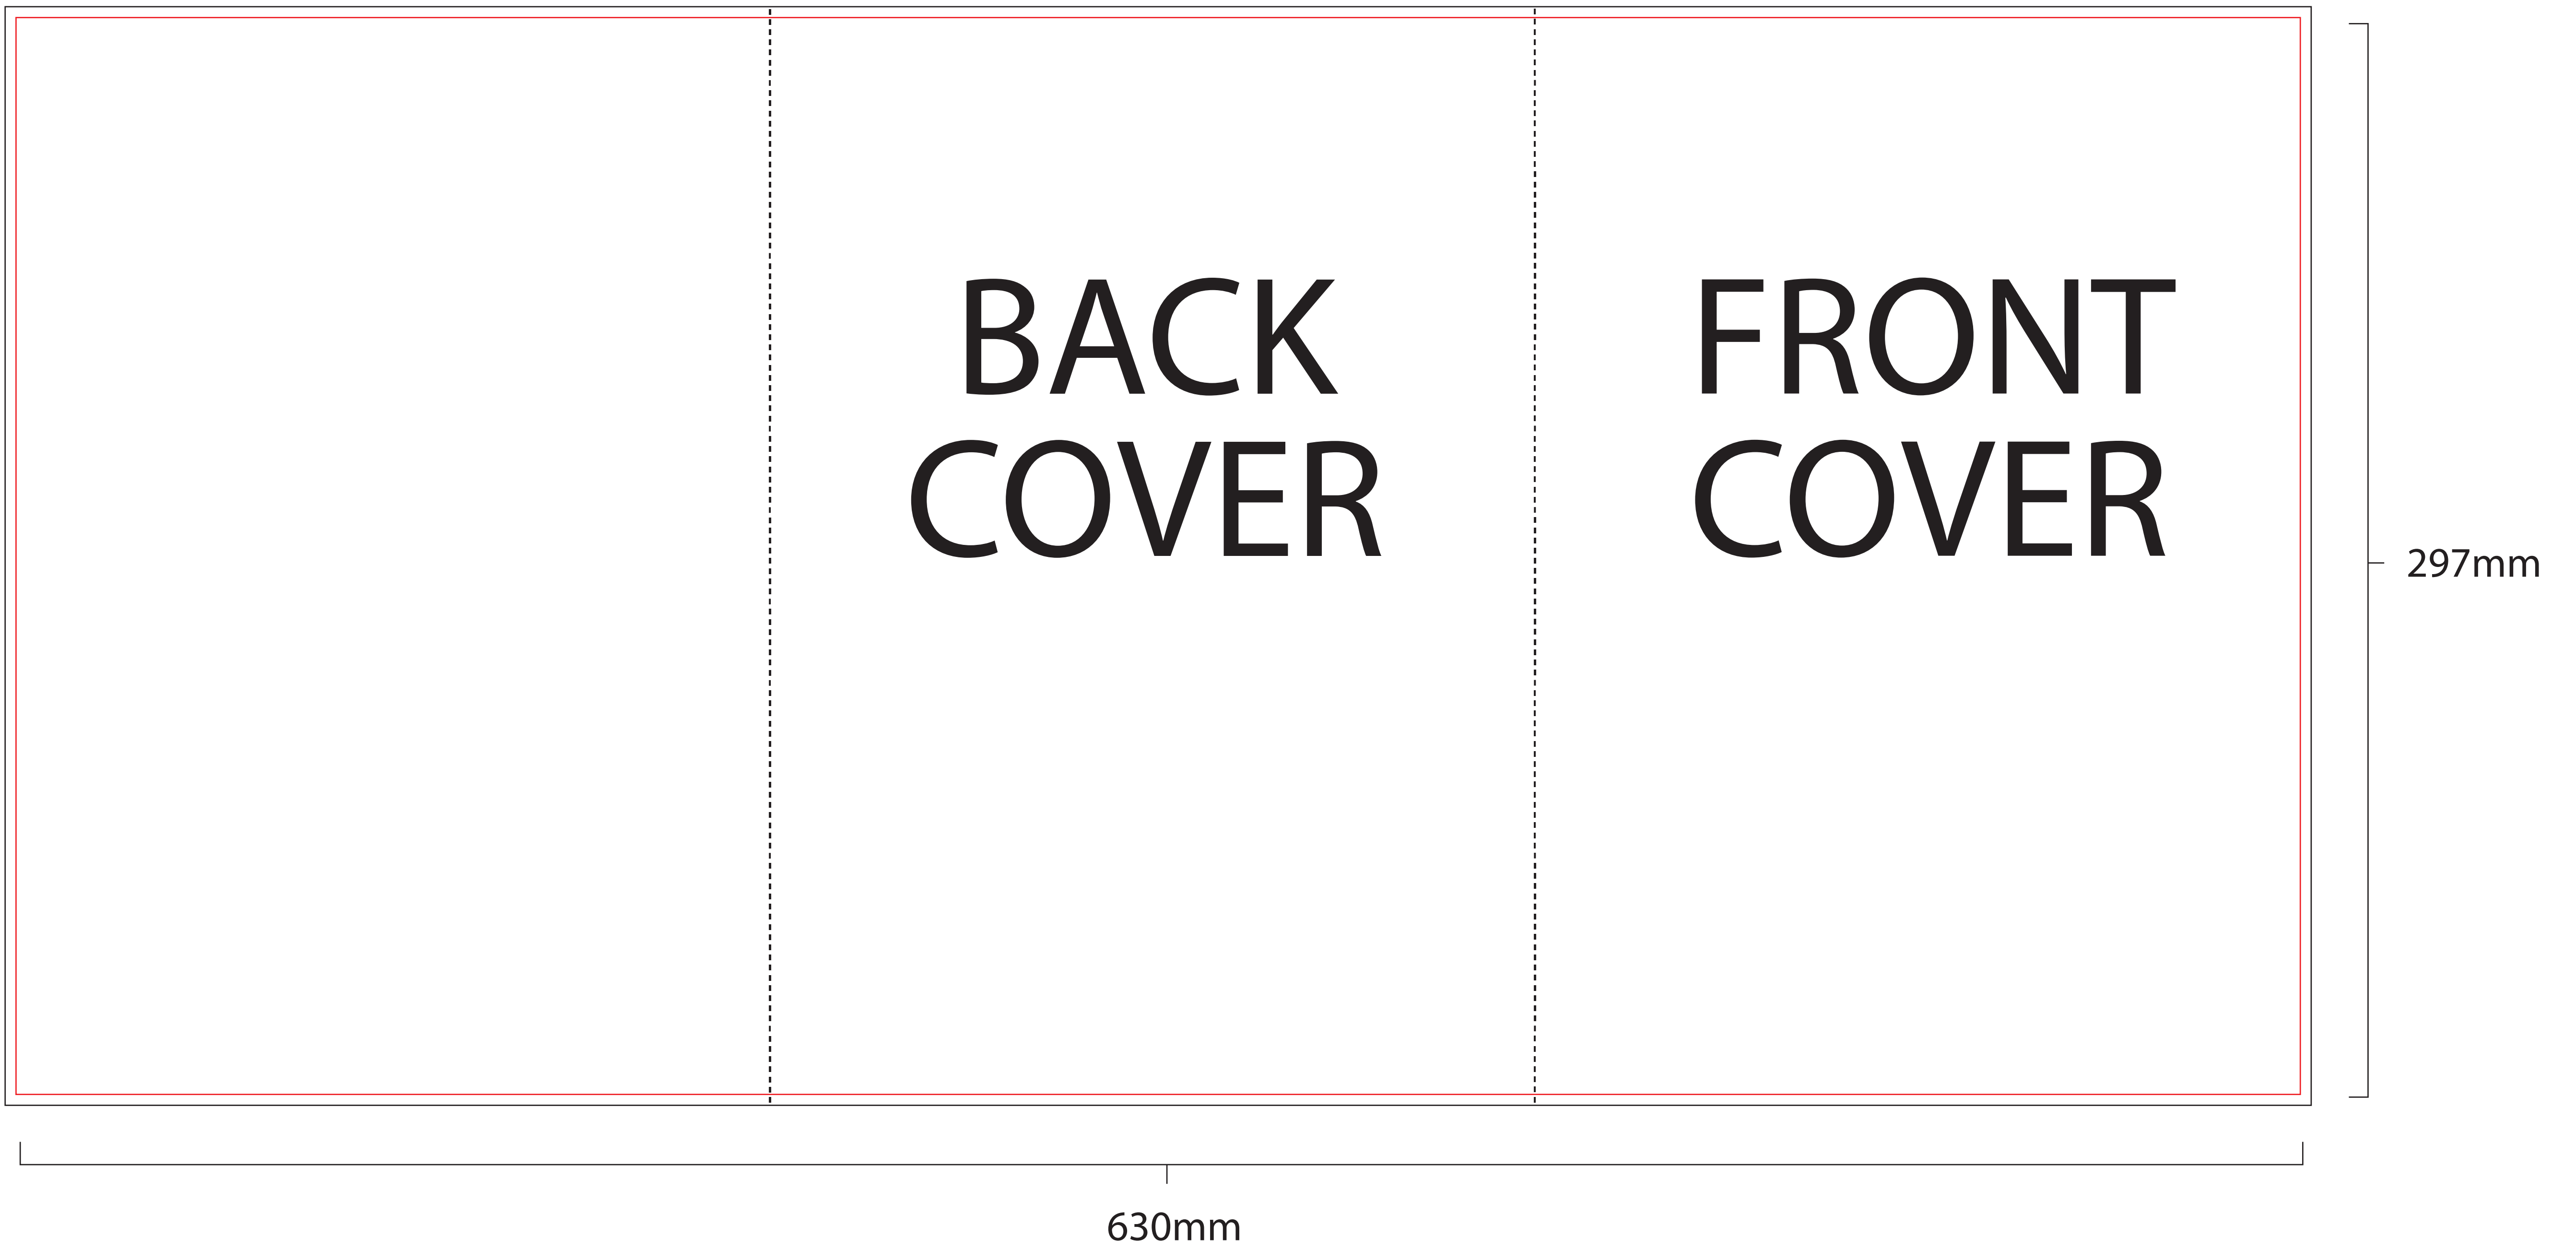

6pp A4 template (roll fold)

NB: All artwork for print should be set up with a 3mm bleed on all edges

NB: Roll fold leaflets should NOT be set up with even panel widths. Please use the template for your designs

OUTER

INNER

	= CROP
	= BLEED
	= FOLD