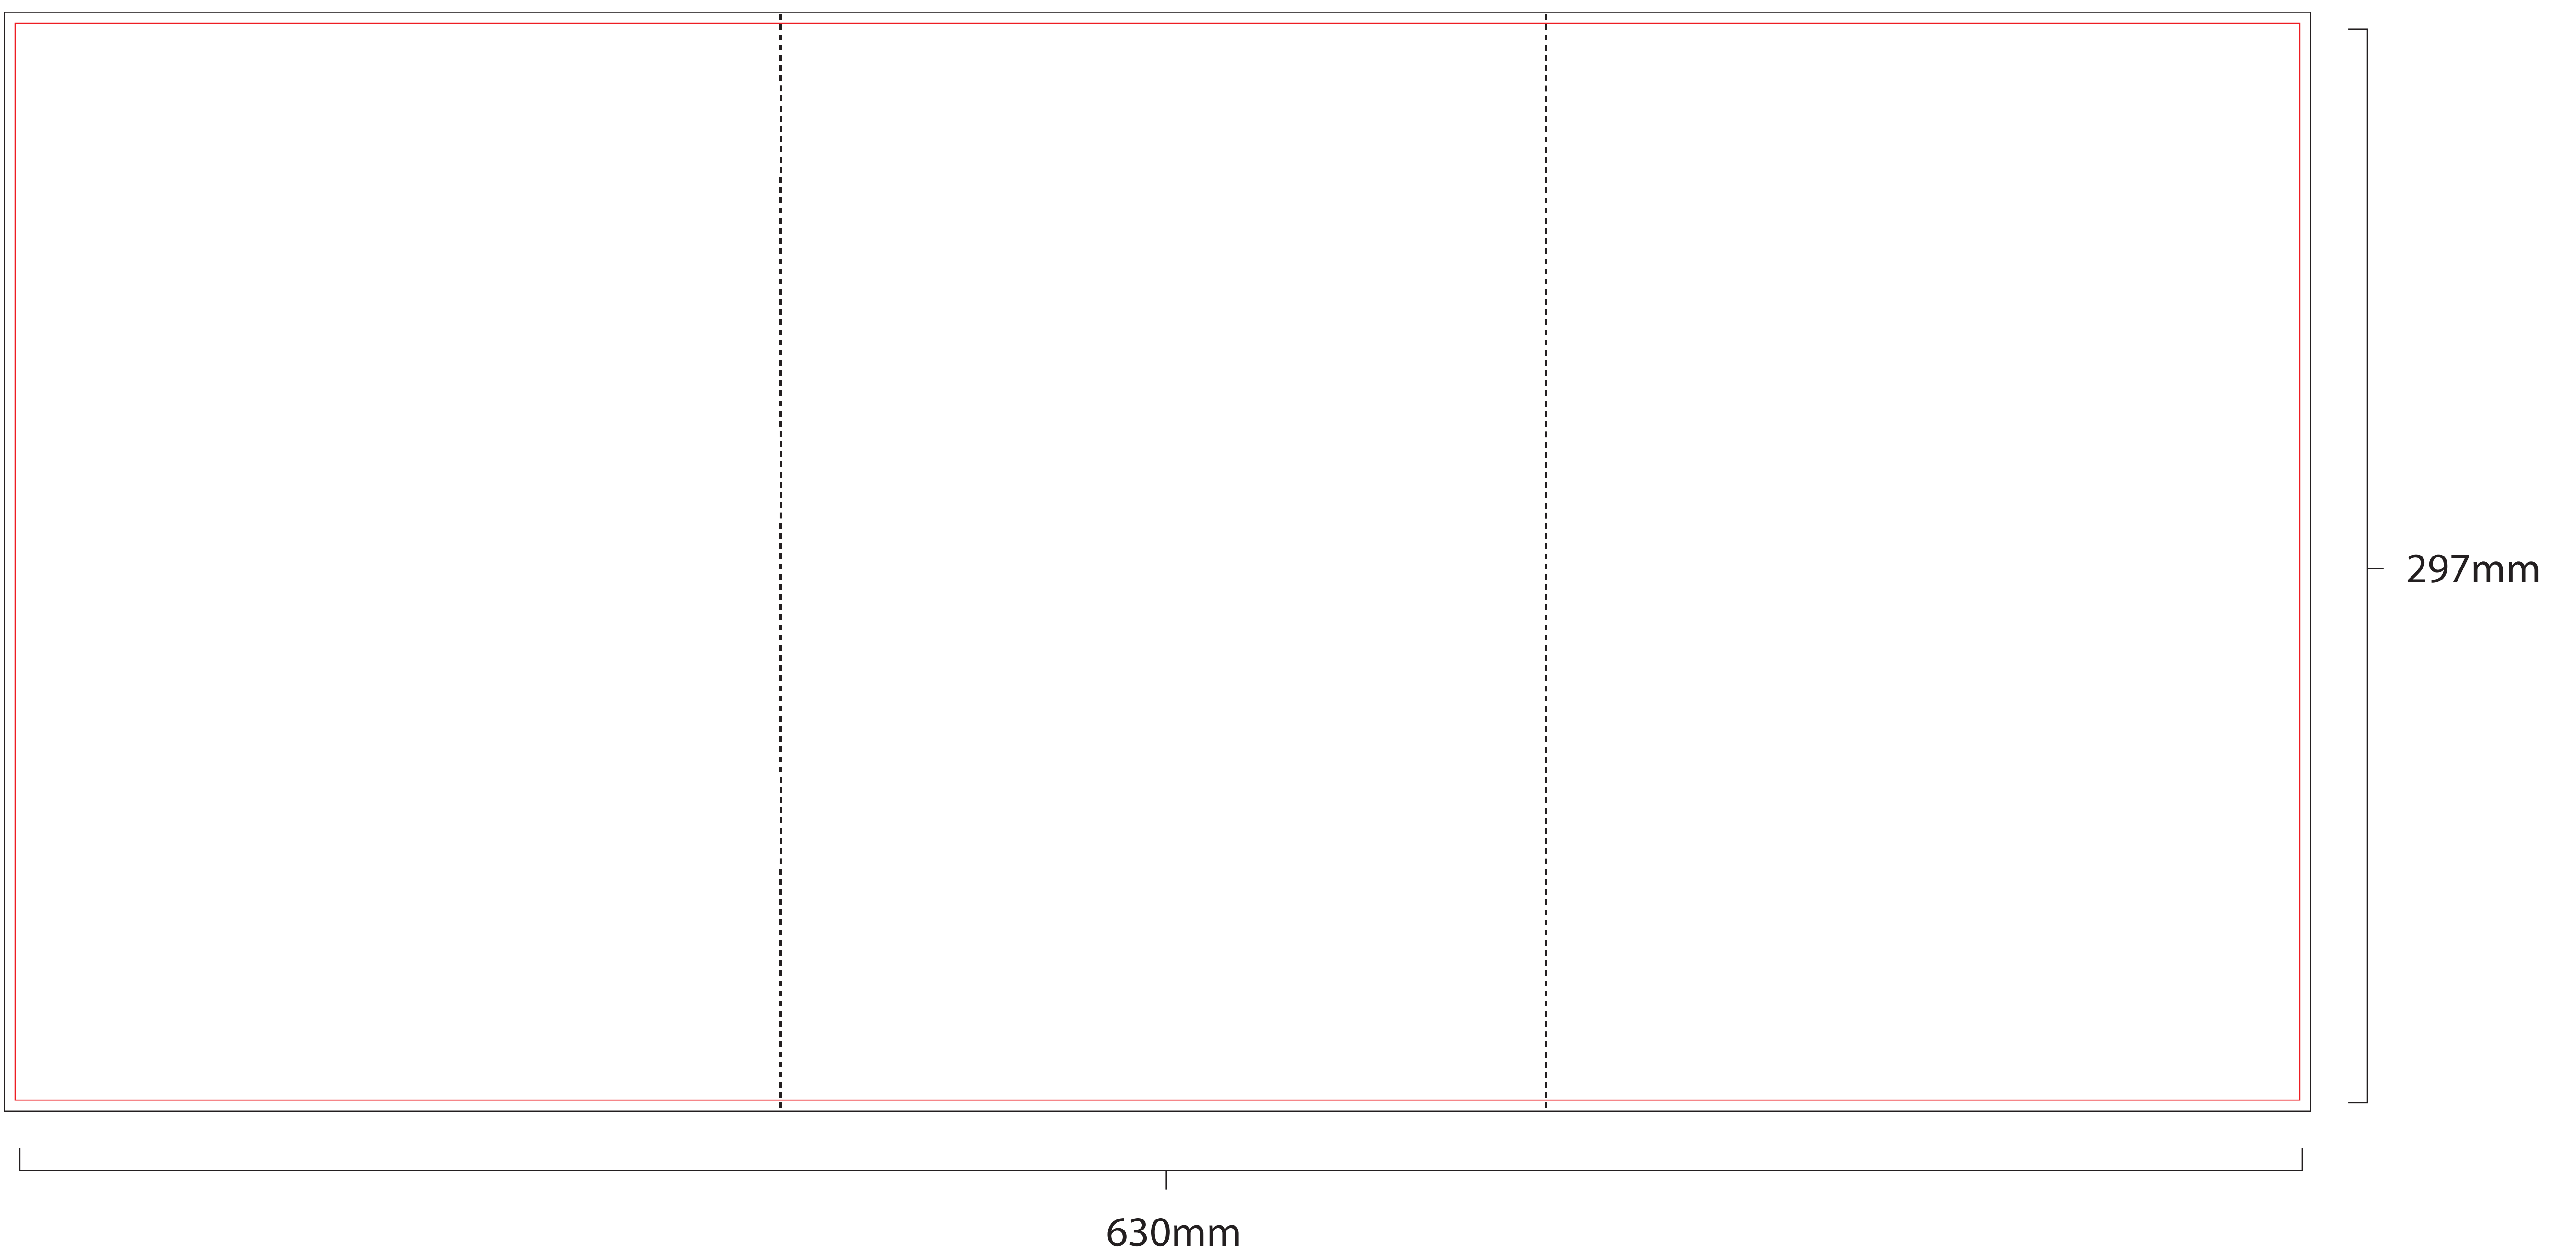

6pp A4 template (roll fold)

NB: All artwork for print should be set up with a 3mm bleed on all edges

NB: Roll fold leaflets should NOT be set up with even panel widths. Please use the template for your designs

OUTER

INNER

	= CROP
	= BLEED
	= FOLD