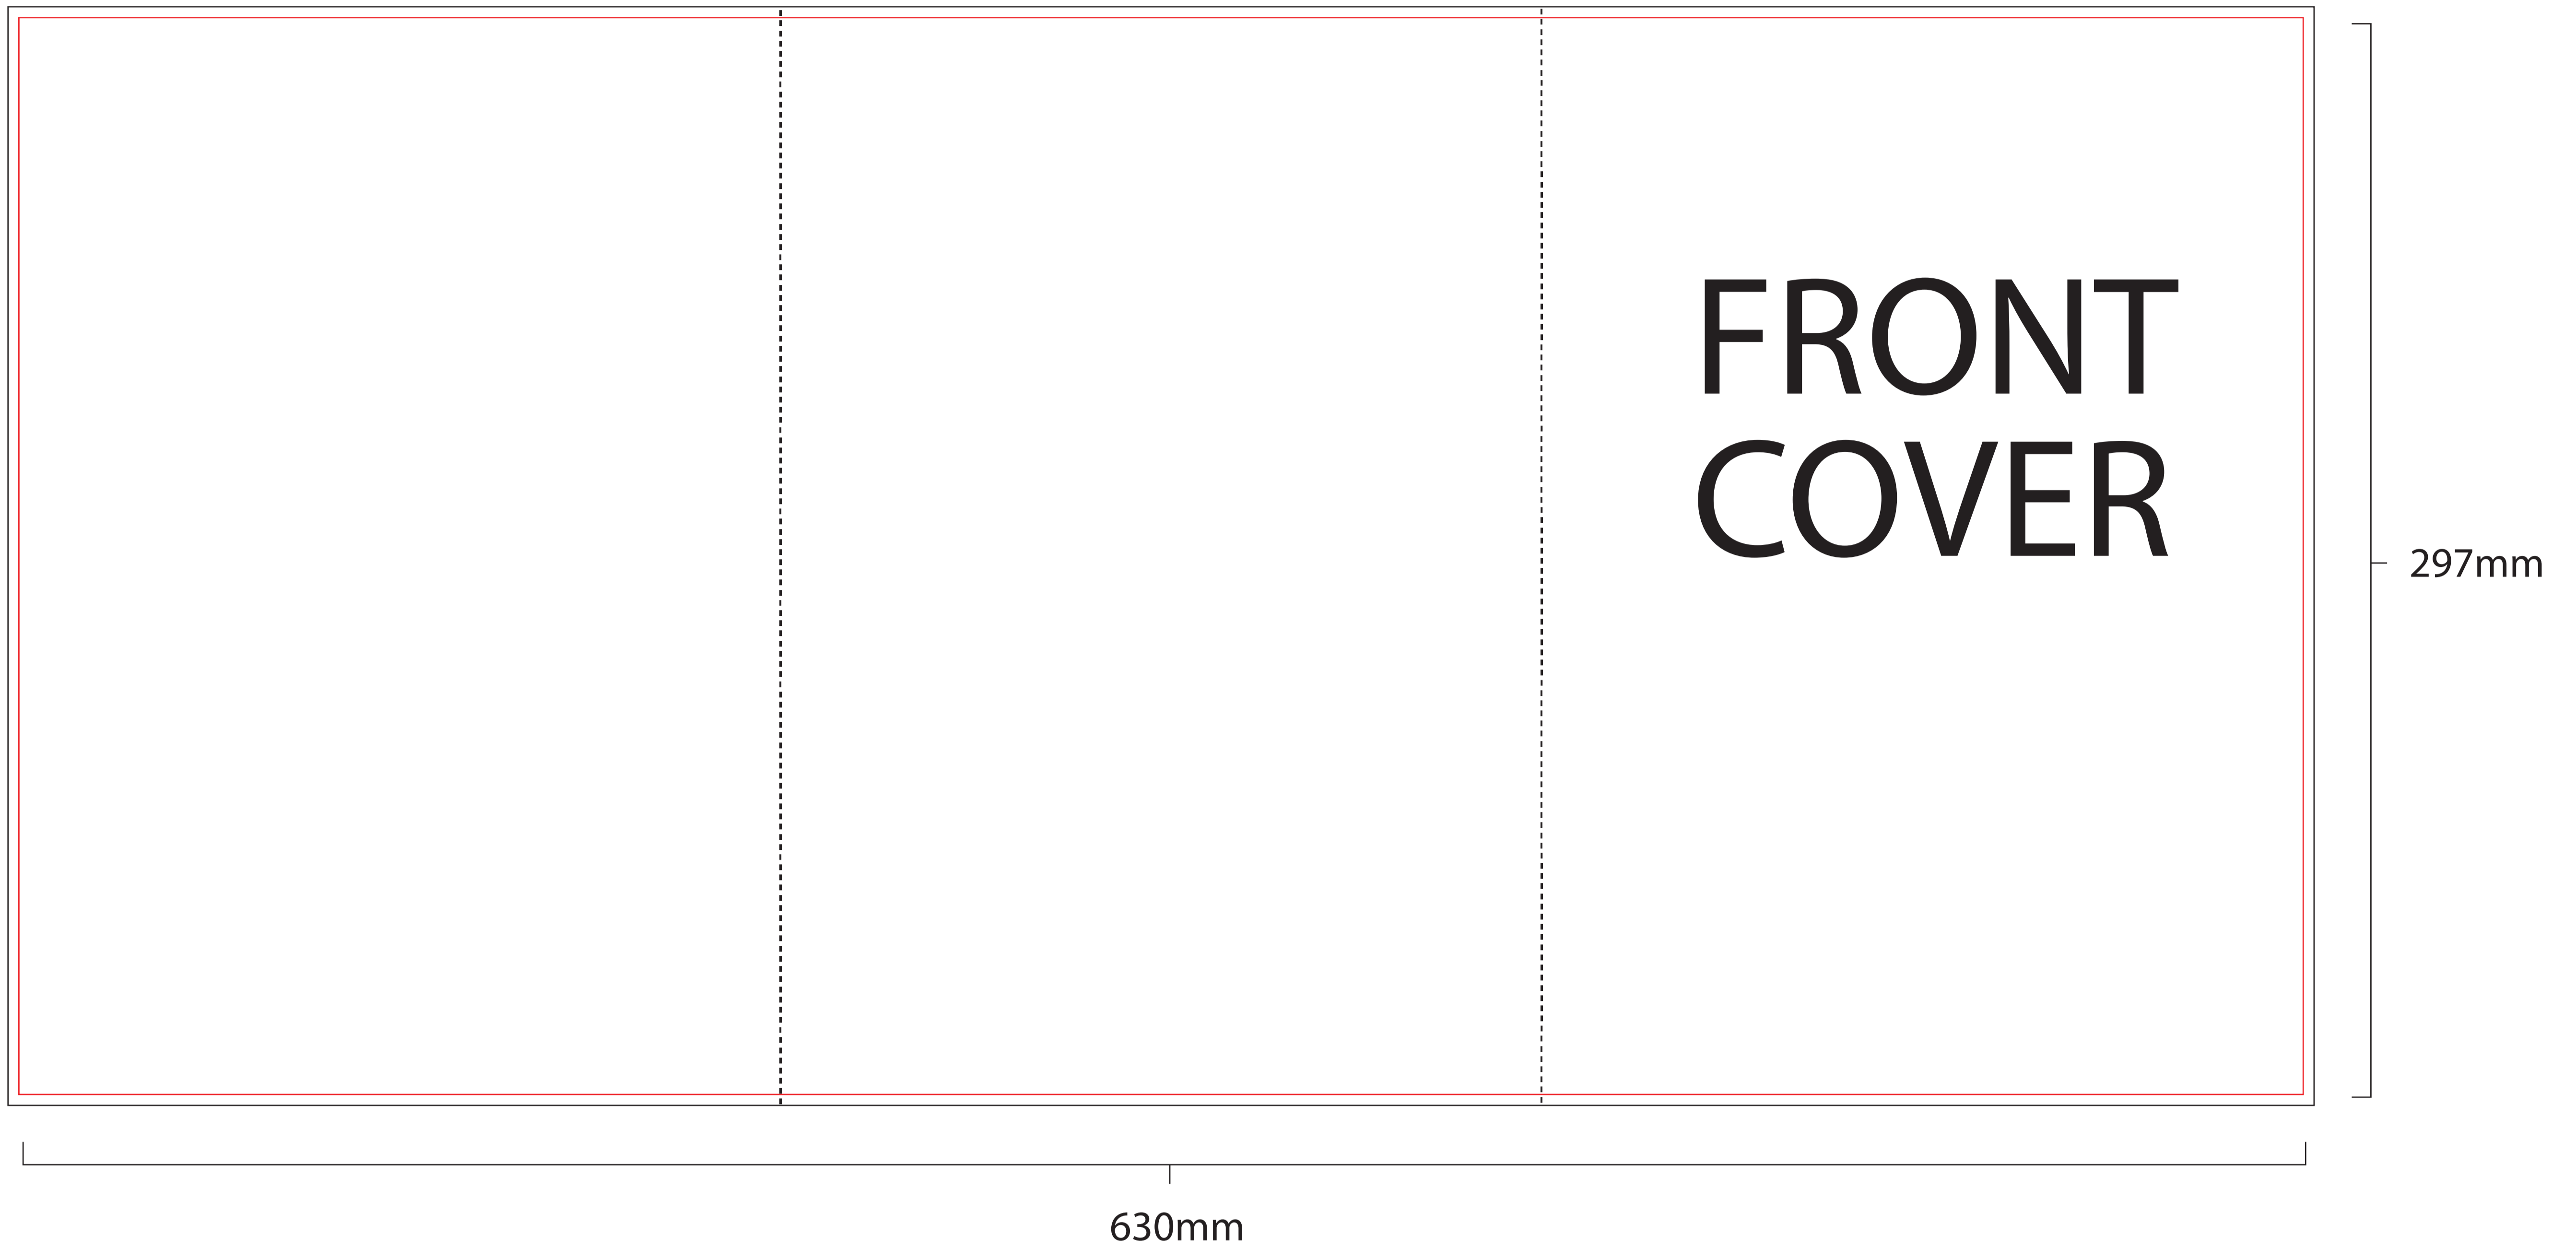

6pp A4 template (concertina fold)

NB: All artwork for print should be set up with a 3mm bleed on all edges

OUTER

INNER

-  = CROP
-  = BLEED
-  = FOLD