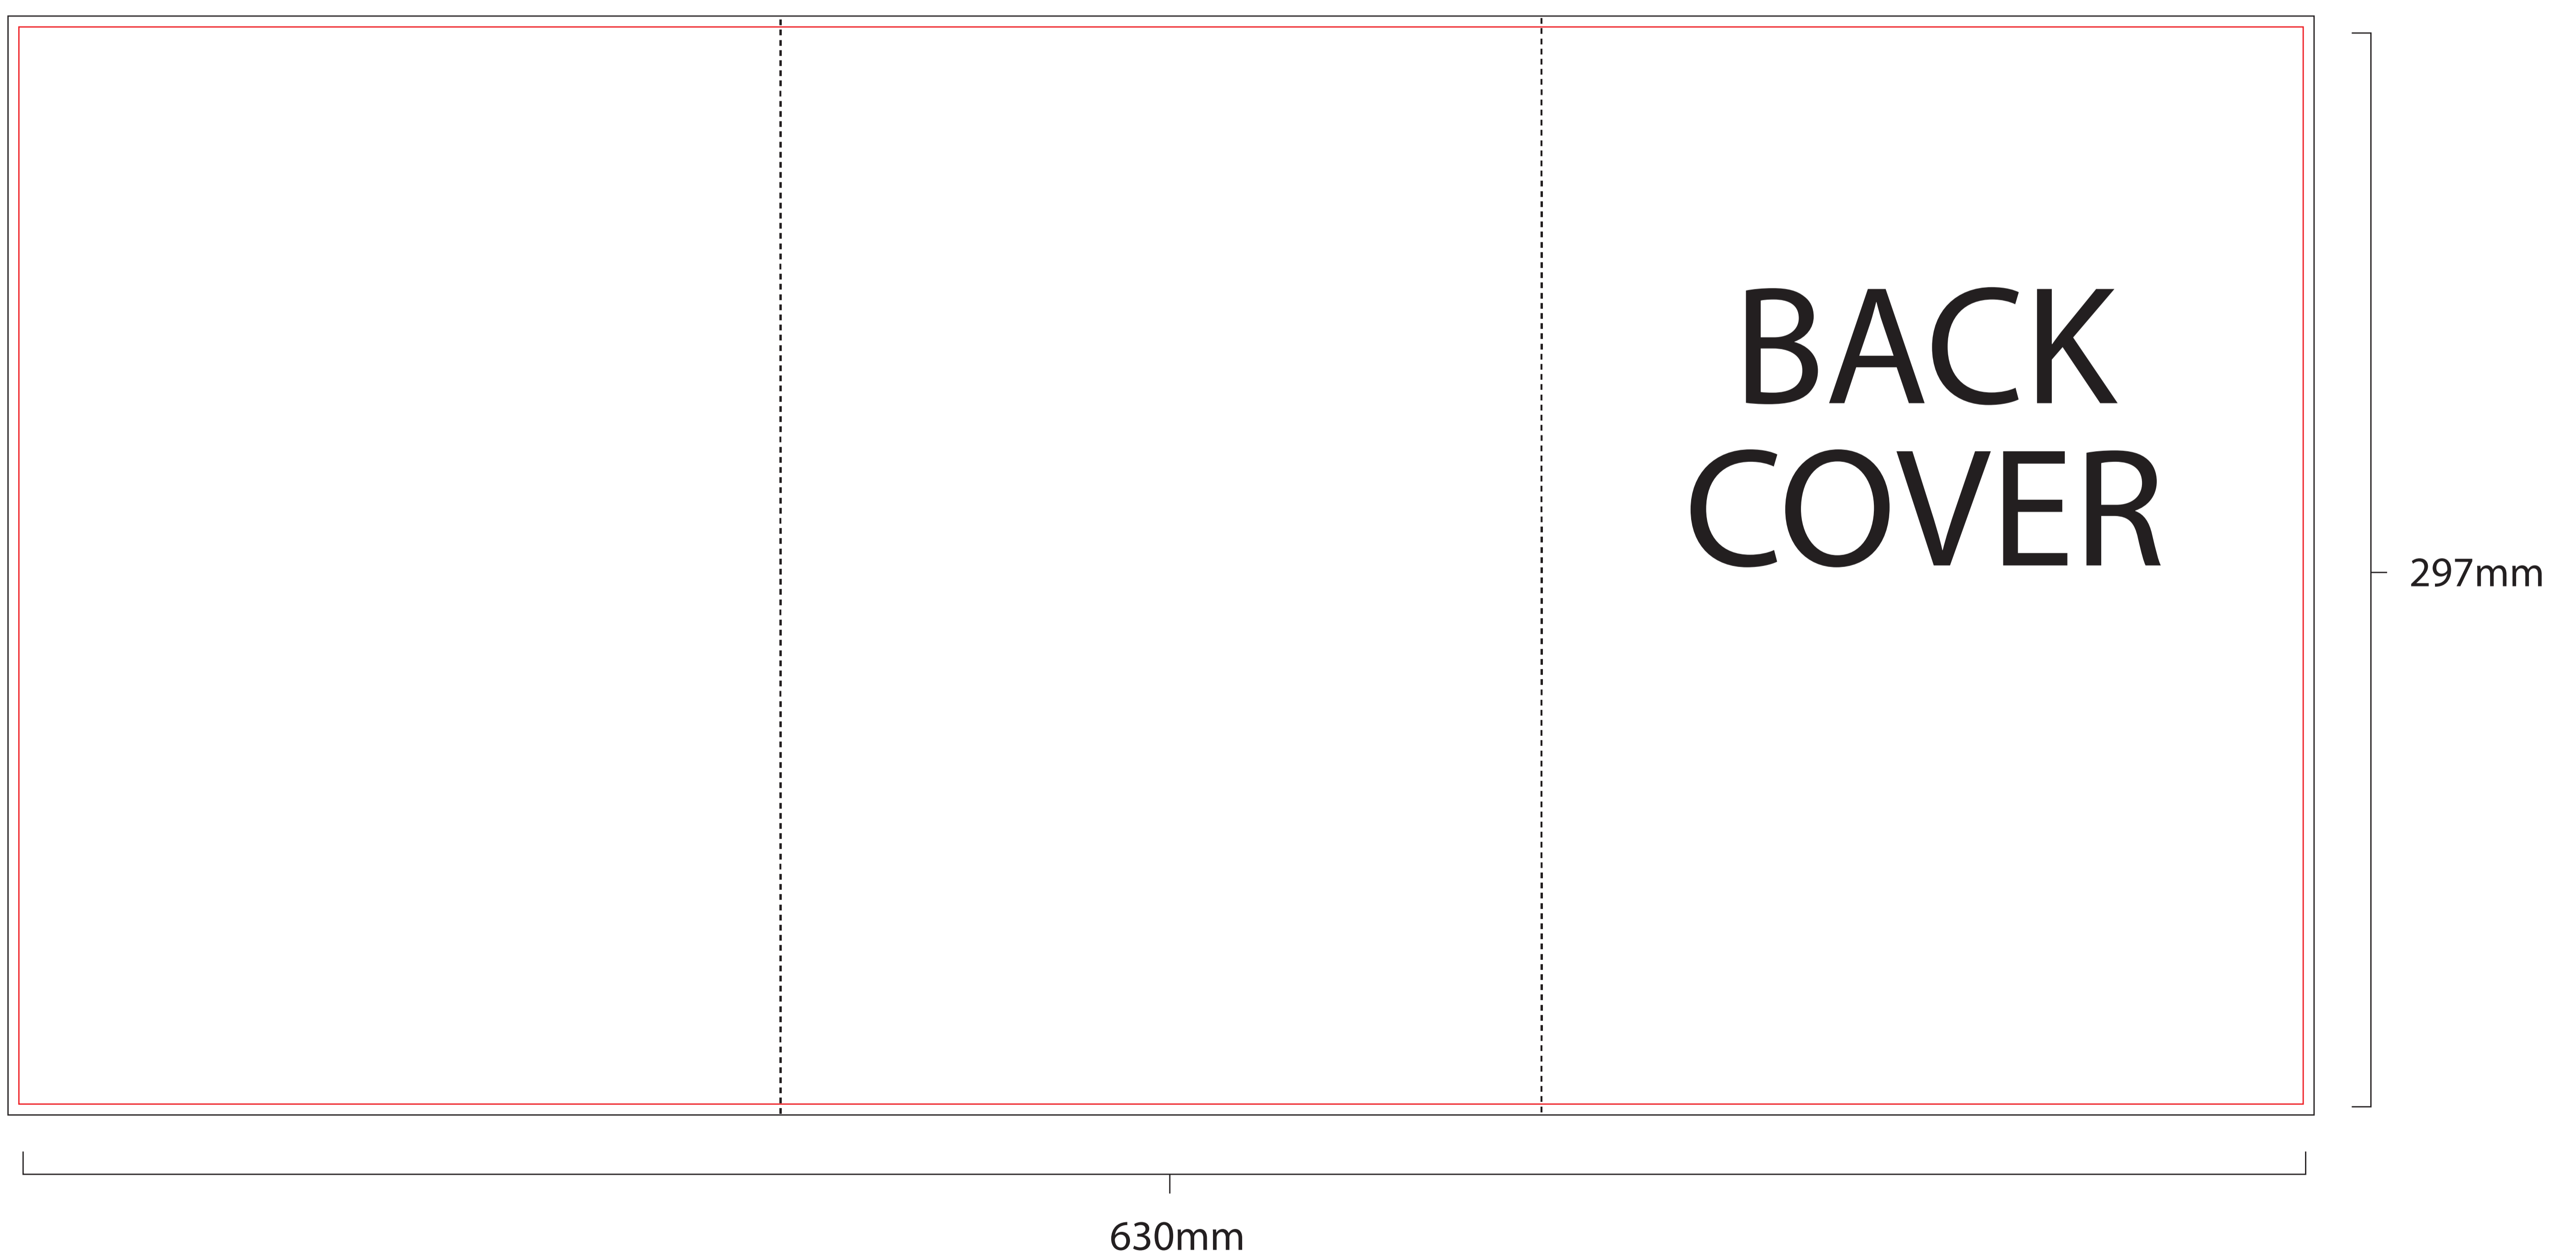

6pp A4 template (concertina fold)

NB: All artwork for print should be set up with a 3mm bleed on all edges

OUTER

INNER

-  = CROP
-  = BLEED
-  = FOLD